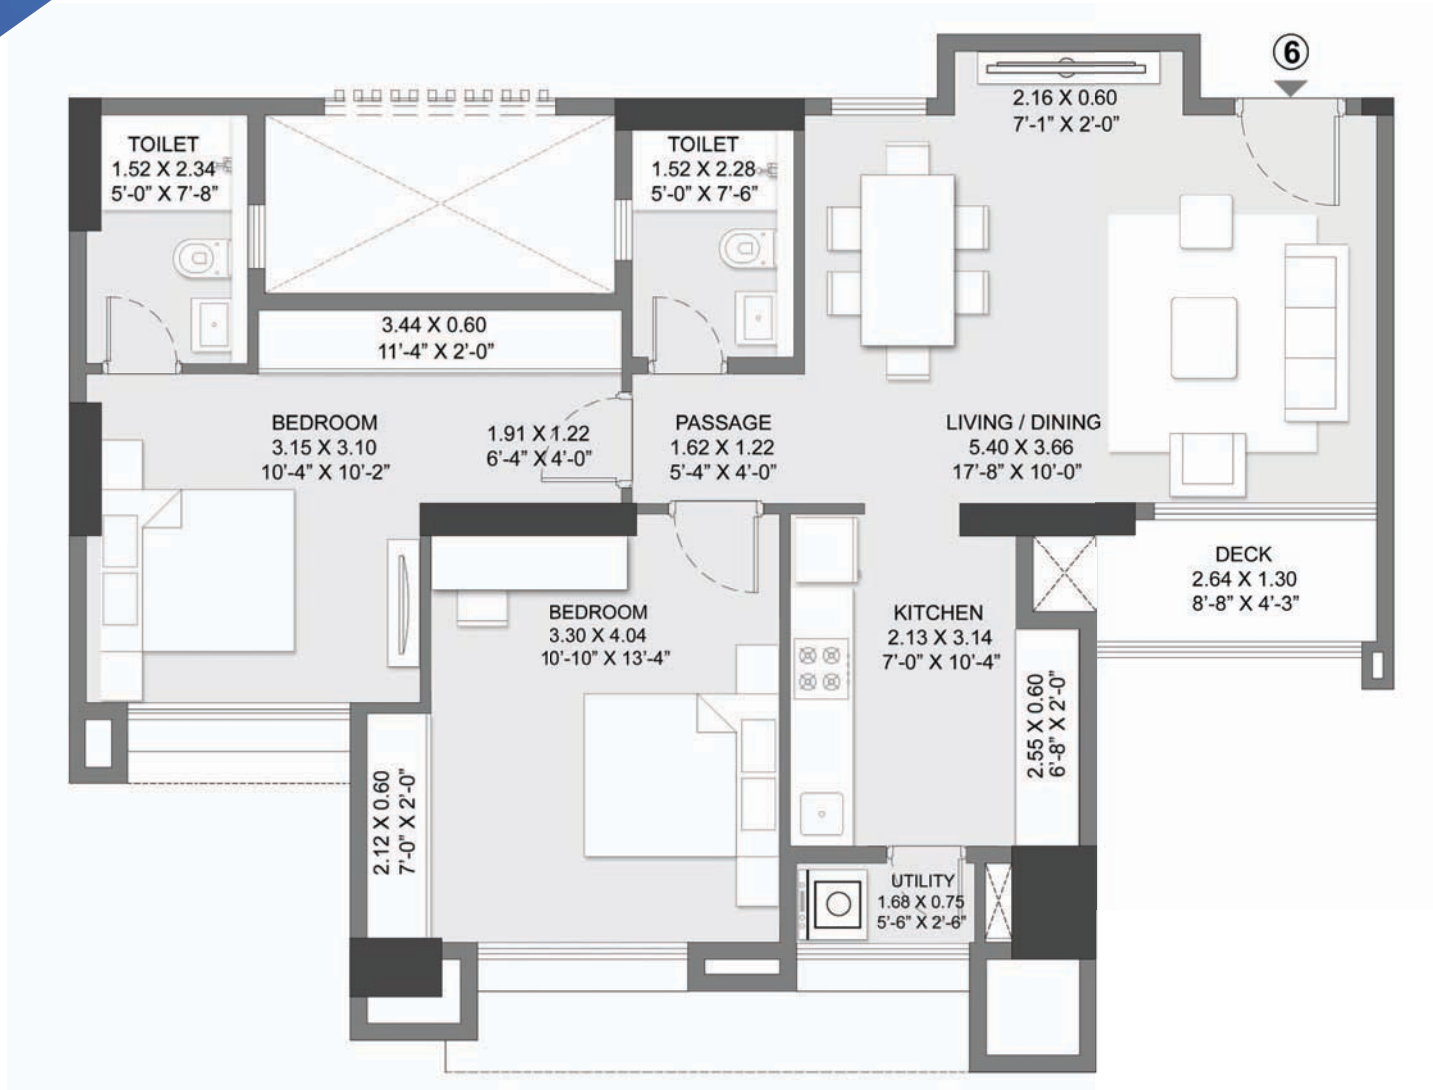

UNIT PLAN

The furniture, decorative items, etc. shown in the plan are only suggested and the same are not intended or obligated to be provided as specifications and / or service in the flat / unit and does not form part of standard specification. The plan represents the unit series 5 of A tower. 1 SQ.M.= 10.764 SQ.F.T.

GODREJ ALIVE

MULUND - THANE CIRCLE

TOWER A,B,C 2 BHK PREMIUM

Godrej | PROPERTIES

UNIT PLAN

GODREJ ALIVE MULUND - THANE CIRCLE

TOWER A,B,C 2 BHK PREMIUM

The furniture, decorative items, etc. shown in the plan are only suggested and the same are not intended or obligated to be provided as specifications and / or service in the flat / unit and does not form part of standard specification. The plan represents the unit series 6 of C tower. 1 SQ.M. = 10.764 SQ.F.T.

UNIT PLAN

GODREJ ALIVE MULUND - THANE CIRCLE

TOWER A 3 BHK PREMIUM

The furniture, decorative items, etc. shown in the plan are only suggested and the same are not intended or obligated to be provided as specifications and / or service in the flat / unit and does not form part of standard specification. The plan represents the unit series 1 of A tower. 1SQ.M.= 10.764 SQ.F.T.

UNIT PLAN

③

The furniture, decorative items, etc. shown in the plan are only suggested and the same are not intended or obligated to be provided as specifications and / or service in the flat / unit and does not form part of standard specification. The plan represents the unit series 3 of C tower. 1 SQ.M. = 10.764 SQ.F.T.