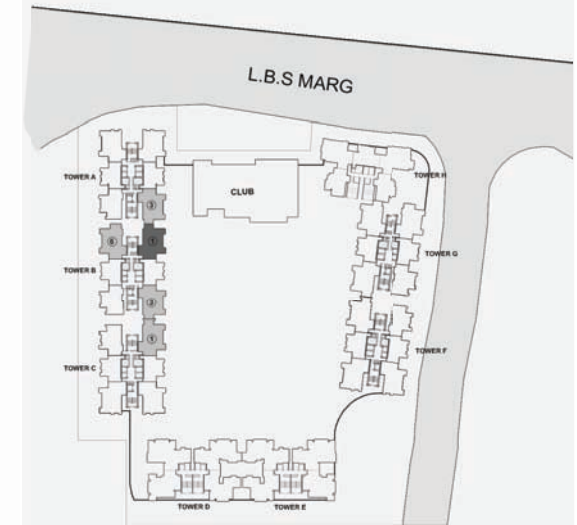

UNIT PLAN

③

The furniture, decorative items, etc. shown in the plan are only suggested and the same are not intended or obligated to be provided as specifications and / or service in the flat / unit and does not form part of standard specification. The plan represents the unit series 3 of C tower. 1 SQ.M. = 10.764 SQ.F.T.

GODREJ ALIVE MULUND - THANE CIRCLE

TOWER C 3 BHK PREMIUM

UNIT PLAN

GODREJ ALIVE MULUND - THANE CIRCLE

TOWER A,B,C 3 BHK LUXE

The furniture, decorative items, etc. shown in the plan are only suggested and the same are not intended or obligated to be provided as specifications and / or service in the flat / unit and does not form part of standard specification. The plan represents the unit series 1 of B tower. 1 SQ.M. = 10.764 SQ.F.T.

UNIT PLAN

The furniture, decorative items, etc. shown in the plan are only suggested and the same are not intended or obligated to be provided as specifications and / or service in the flat / unit and does not form part of standard specification. The plan represents the unit series 2 of E tower. 1 SQ.M. = 10.764 SQ.F.T.