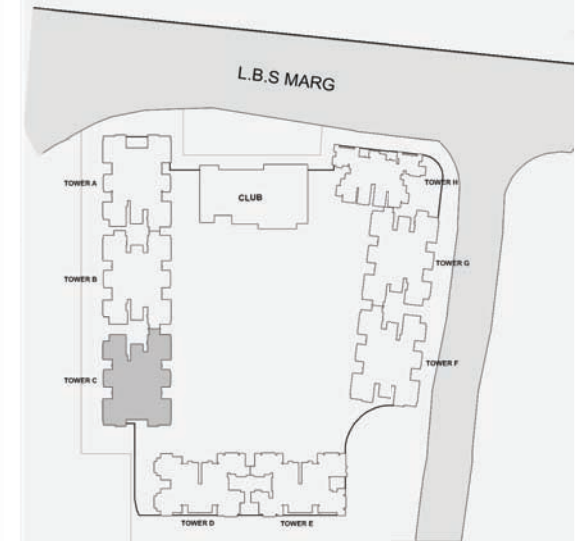

FLOOR PLAN

GODREJ ALIVE

MULUND - THANE CIRCLE

TYPICAL FLOOR PLAN TOWER B

The furniture, decorative items, etc. shown in the plan are only suggested and the same are not intended or obligated to be provided as specifications and / or service in the flat / unit and does not form part of standard specification. 1 SQ.M. = 10.764 SQ.F.T.

FLOOR PLAN

GODREJ ALIVE

MULUND - THANE CIRCLE

REFUGE PLAN TOWER B

The furniture, decorative items, etc. shown in the plan are only suggested and the same are not intended or obligated to be provided as specifications and / or service in the flat / unit and does not form part of standard specification. 1 SQ.M. = 10.764 SQ.F.T.

FLOOR PLAN

GODREJ ALIVE

MULUND - THANE CIRCLE

REFUGE PLAN TOWER C

The furniture, decorative items, etc. shown in the plan are only suggested and the same are not intended or obligated to be provided as specifications and / or service in the flat / unit and does not form part of standard specification. 1 SQ.M. = 10.764 SQ.F.T.

FLOOR PLAN

GODREJ ALIVE MULUND - THANE CIRCLE

TYPICAL FLOOR PLAN TOWER E

The furniture, decorative items, etc. shown in the plan are only suggested and the same are not intended or obligated to be provided as specifications and / or service in the flat / unit and does not form part of standard specification. 1 SQ.M. = 10.764 SQ.F.T.