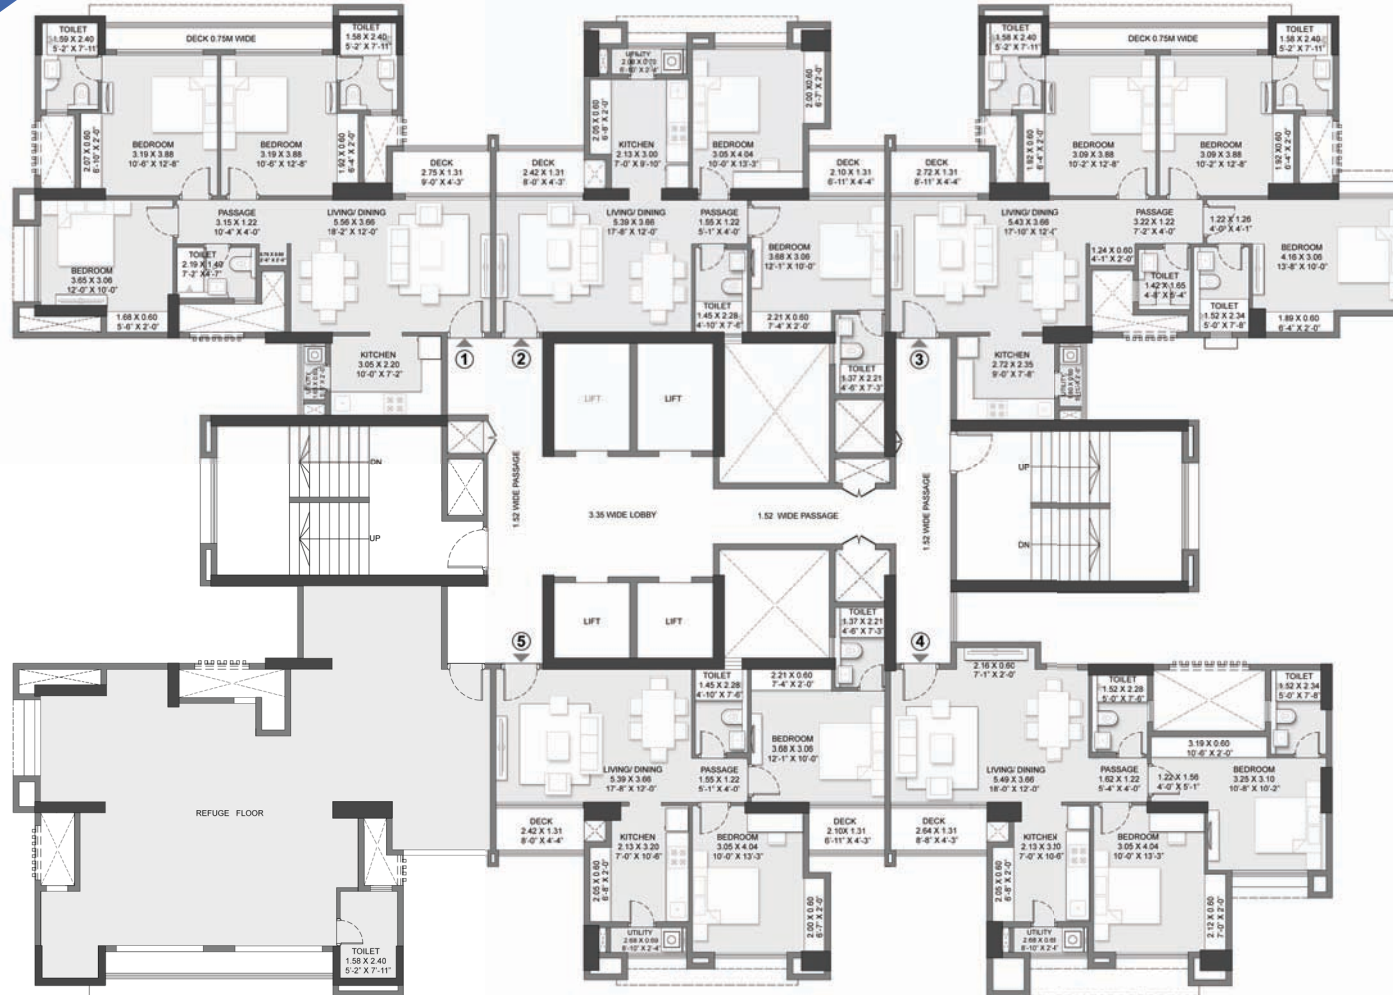

FLOOR PLAN

FLOOR PLAN

GODREJ ALIVE

MULUND - THANE CIRCLE

TYPICAL FLOOR PLAN TOWER A

The furniture, decorative items, etc. shown in the plan are only suggested and the same are not intended or obligated to be provided as specifications and / or service in the flat / unit and does not form part of standard specification. 1 SQ.M. = 10.764 SQ.F.T.

FLOOR PLAN

GODREJ ALIVE

MULUND - THANE CIRCLE

REFUGE PLAN TOWER A

The furniture, decorative items, etc. shown in the plan are only suggested and the same are not intended or obligated to be provided as specifications and / or service in the flat / unit and does not form part of standard specification. 1 SQ.M. = 10.764 SQ.F.T.

FLOOR PLAN

GODREJ ALIVE

MULUND - THANE CIRCLE

TYPICAL FLOOR PLAN TOWER B

The furniture, decorative items, etc. shown in the plan are only suggested and the same are not intended or obligated to be provided as specifications and / or service in the flat / unit and does not form part of standard specification. 1 SQ.M. = 10.764 SQ.F.T.

FLOOR PLAN

GODREJ ALIVE MULUND - THANE CIRCLE

TYPICAL FLOOR PLAN TOWER E

The furniture, decorative items, etc. shown in the plan are only suggested and the same are not intended or obligated to be provided as specifications and / or service in the flat / unit and does not form part of standard specification. 1 SQ.M. = 10.764 SQ.F.T.