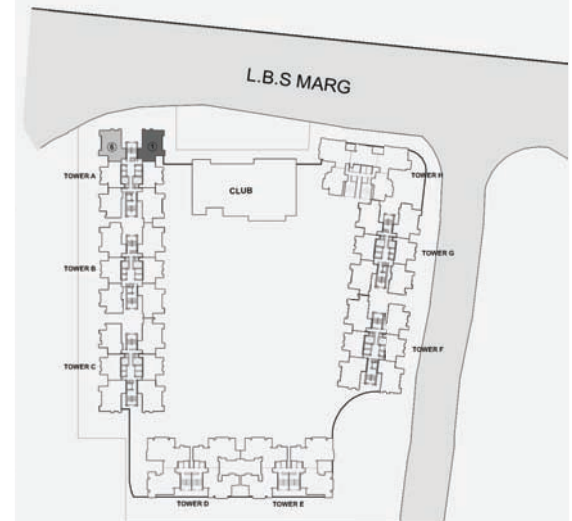

UNIT PLAN

The furniture, decorative items, etc. shown in the plan are only suggested and the same are not intended or obligated to be provided as specifications and / or service in the flat / unit and does not form part of standard specification. The plan represents the unit series 5 of A tower. 1 SQ.M.= 10.764 SQ.F.T.

GODREJ ALIVE

MULUND - THANE CIRCLE

TOWER A,B,C 2 BHK PREMIUM

Godrej | PROPERTIES

UNIT PLAN

GODREJ ALIVE MULUND - THANE CIRCLE

TOWER A,B,C 2 BHK PREMIUM

The furniture, decorative items, etc. shown in the plan are only suggested and the same are not intended or obligated to be provided as specifications and / or service in the flat / unit and does not form part of standard specification. The plan represents the unit series 6 of C tower. 1 SQ.M. = 10.764 SQ.F.T.

UNIT PLAN

GODREJ ALIVE MULUND - THANE CIRCLE

TOWER A 3 BHK PREMIUM

The furniture, decorative items, etc. shown in the plan are only suggested and the same are not intended or obligated to be provided as specifications and / or service in the flat / unit and does not form part of standard specification. The plan represents the unit series 1 of A tower. 1SQ.M.= 10.764 SQ.F.T.

UNIT PLAN

③

The furniture, decorative items, etc. shown in the plan are only suggested and the same are not intended or obligated to be provided as specifications and / or service in the flat / unit and does not form part of standard specification. The plan represents the unit series 3 of C tower. 1 SQ.M. = 10.764 SQ.F.T.