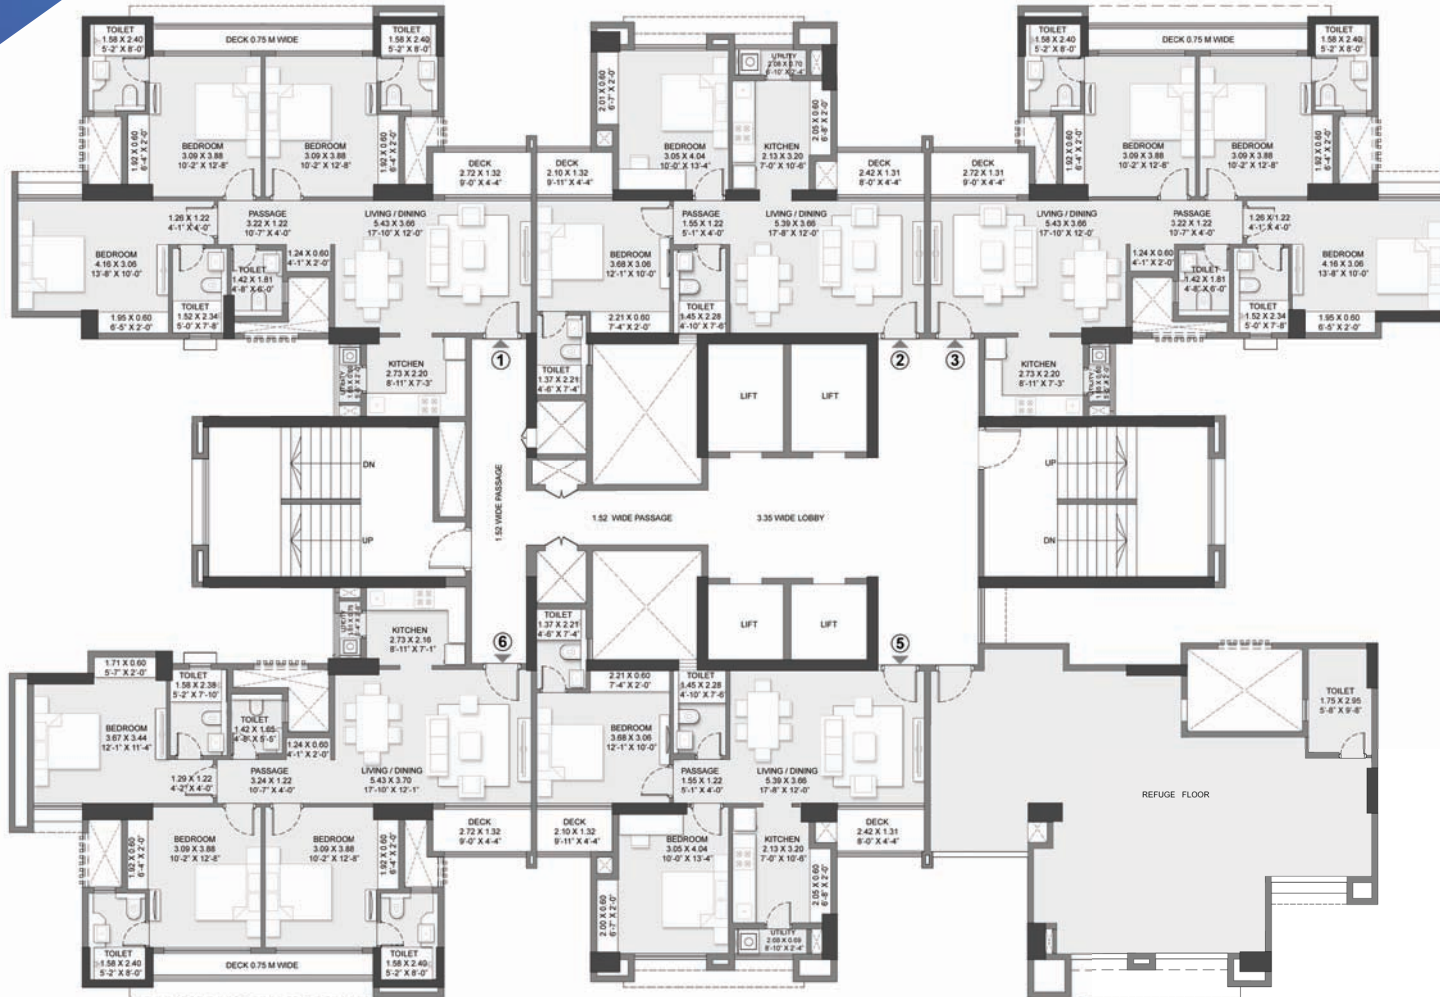

FLOOR PLAN

FLOOR PLAN

GODREJ ALIVE

MULUND - THANE CIRCLE

TYPICAL FLOOR PLAN TOWER A

The furniture, decorative items, etc. shown in the plan are only suggested and the same are not intended or obligated to be provided as specifications and / or service in the flat / unit and does not form part of standard specification. 1 SQ.M. = 10.764 SQ.F.T.

FLOOR PLAN

GODREJ ALIVE

MULUND - THANE CIRCLE

REFUGE PLAN TOWER A

The furniture, decorative items, etc. shown in the plan are only suggested and the same are not intended or obligated to be provided as specifications and / or service in the flat / unit and does not form part of standard specification. 1 SQ.M. = 10.764 SQ.F.T.

FLOOR PLAN

GODREJ ALIVE

MULUND - THANE CIRCLE

TYPICAL FLOOR PLAN TOWER B

The furniture, decorative items, etc. shown in the plan are only suggested and the same are not intended or obligated to be provided as specifications and / or service in the flat / unit and does not form part of standard specification. 1 SQ.M. = 10.764 SQ.F.T.

FLOOR PLAN

GODREJ ALIVE

MULUND - THANE CIRCLE

REFUGE PLAN TOWER B

The furniture, decorative items, etc. shown in the plan are only suggested and the same are not intended or obligated to be provided as specifications and / or service in the flat / unit and does not form part of standard specification. 1 SQ.M. = 10.764 SQ.F.T.