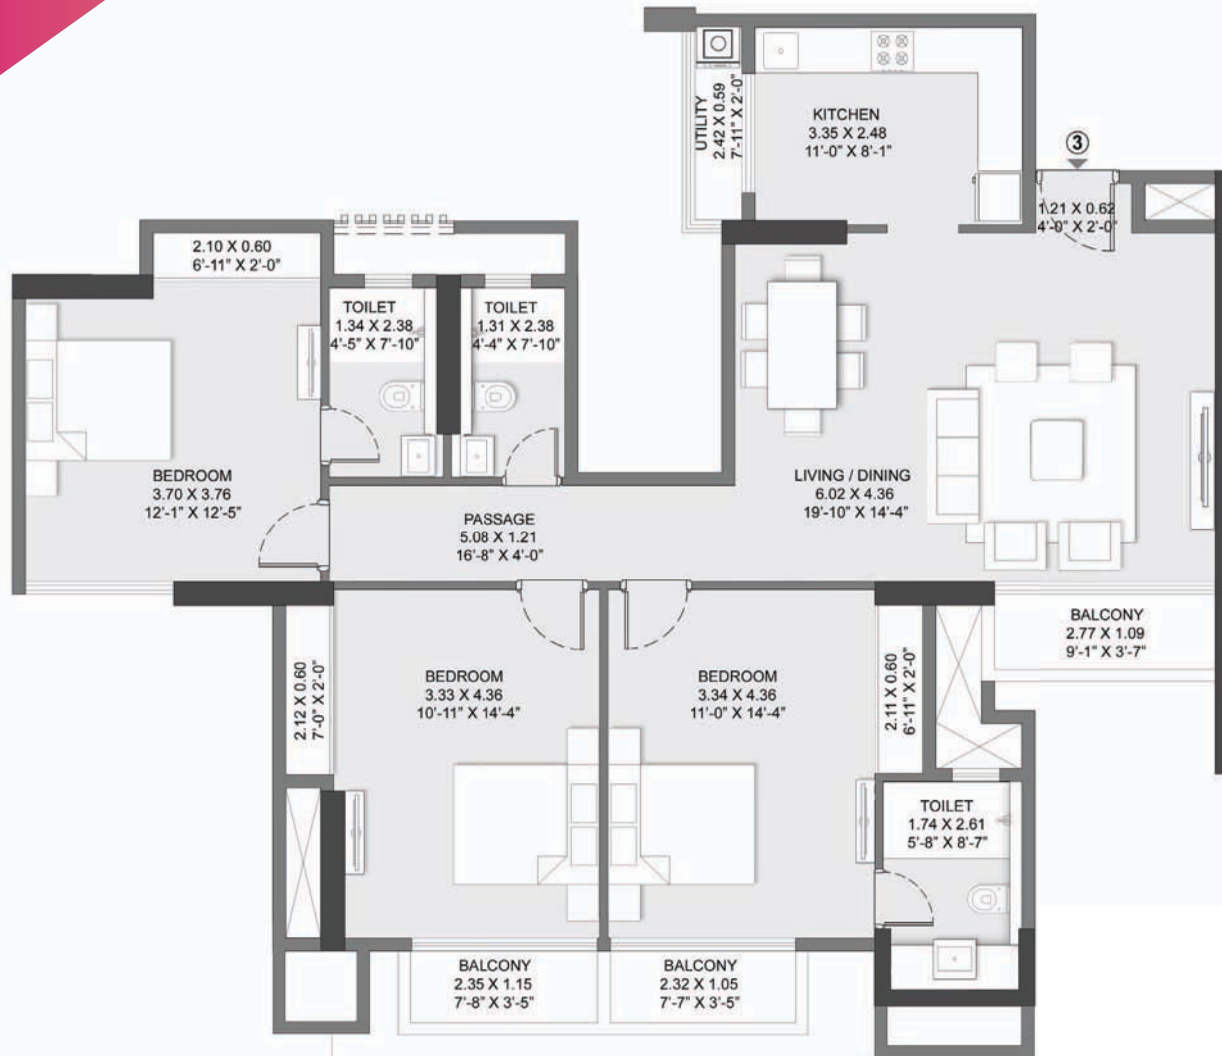

UNIT PLAN

The furniture, decorative items, etc. shown in the plan are only suggested and the same are not intended or obligated to be provided as specifications and / or service in the flat / unit and does not form part of standard specification. The plan represents the unit series 2 of E tower. 1 SQ.M. = 10.764 SQ.F.T.

GODREJ ALIVE

MULUND - THANE CIRCLE

TOWER E 3 BHK ULTRA LUXE

Godrej | PROPERTIES

UNIT PLAN

GODREJ ALIVE

MULUND - THANE CIRCLE

TOWER E 3 BHK ULTRA LUXE

The furniture, decorative items, etc. shown in the plan are only suggested and the same are not intended or obligated to be provided as specifications and / or service in the flat / unit and does not form part of standard specification. The plan represents the unit series 3 of E tower. 1 SQ.M.= 10.764 SQ.F.T.

UNIT PLAN

GODREJ ALIVE MULUND - THANE CIRCLE

TOWER E 4 BHK ULTRA LUXE

The furniture, decorative items, etc. shown in the plan are only suggested and the same are not intended or obligated to be provided as specifications and / or service in the flat / unit and does not form part of standard specification. The plan represents the unit series 1 of E tower. 1 SQ.M. = 10.764 SQ.F.T.