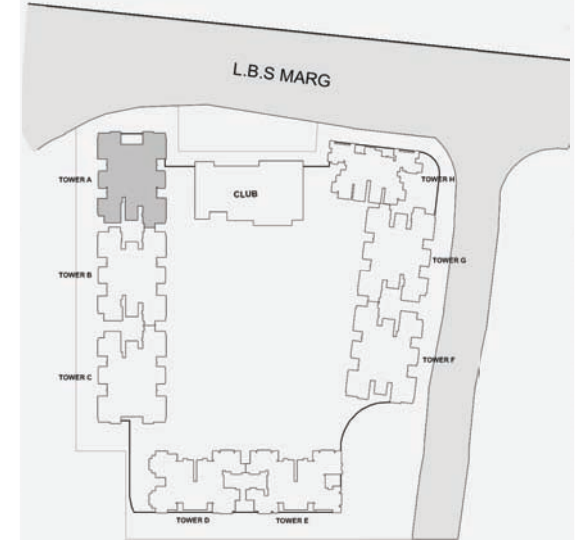

FLOOR PLAN

FLOOR PLAN

GODREJ ALIVE

MULUND - THANE CIRCLE

TYPICAL FLOOR PLAN TOWER A

The furniture, decorative items, etc. shown in the plan are only suggested and the same are not intended or obligated to be provided as specifications and / or service in the flat / unit and does not form part of standard specification. 1 SQ.M. = 10.764 SQ.F.T.

FLOOR PLAN

GODREJ ALIVE

MULUND - THANE CIRCLE

REFUGE PLAN TOWER A

The furniture, decorative items, etc. shown in the plan are only suggested and the same are not intended or obligated to be provided as specifications and / or service in the flat / unit and does not form part of standard specification. 1 SQ.M. = 10.764 SQ.F.T.

FLOOR PLAN

GODREJ ALIVE

MULUND - THANE CIRCLE

TYPICAL FLOOR PLAN TOWER B

The furniture, decorative items, etc. shown in the plan are only suggested and the same are not intended or obligated to be provided as specifications and / or service in the flat / unit and does not form part of standard specification. 1 SQ.M. = 10.764 SQ.F.T.