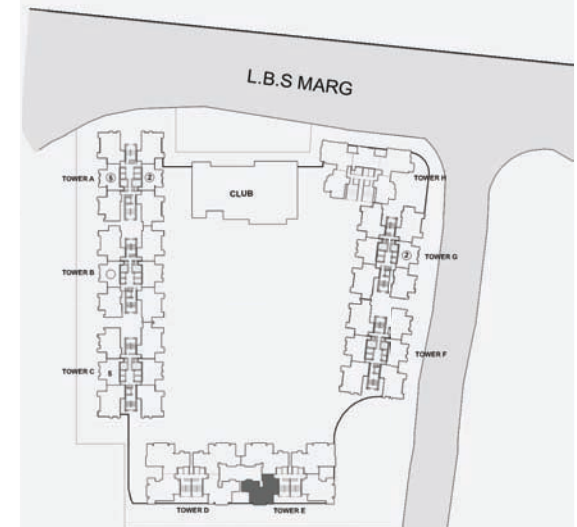

UNIT PLAN

The furniture, decorative items, etc. shown in the plan are only suggested and the same are not intended or obligated to be provided as specifications and / or service in the flat / unit and does not form part of standard specification. The plan represents the unit series 2 of E tower. 1 SQ.M. = 10.764 SQ.F.T.

GODREJ ALIVE

MULUND - THANE CIRCLE

TOWER E 3 BHK ULTRA LUXE

Godrej | PROPERTIES

UNIT PLAN

GODREJ ALIVE

MULUND - THANE CIRCLE

TOWER E 3 BHK ULTRA LUXE

The furniture, decorative items, etc. shown in the plan are only suggested and the same are not intended or obligated to be provided as specifications and / or service in the flat / unit and does not form part of standard specification. The plan represents the unit series 3 of E tower. 1 SQ.M.= 10.764 SQ.F.T.

UNIT PLAN

GODREJ ALIVE MULUND - THANE CIRCLE

TOWER E 4 BHK ULTRA LUXE

The furniture, decorative items, etc. shown in the plan are only suggested and the same are not intended or obligated to be provided as specifications and / or service in the flat / unit and does not form part of standard specification. The plan represents the unit series 1 of E tower. 1 SQ.M. = 10.764 SQ.F.T.