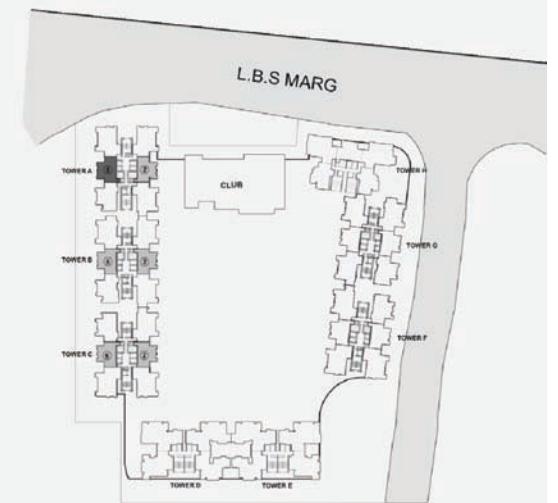

FLOOR PLAN

GODREJ ALIVE

MULUND - THANE CIRCLE

REFUGE PLAN TOWER E

The furniture, decorative items, etc. shown in the plan are only suggested and the same are not intended or obligated to be provided as specifications and / or service in the flat / unit and does not form part of standard specification. 1 SQ.M. = 10.764 SQ.F.T.

UNIT PLAN

The furniture, decorative items, etc. shown in the plan are only suggested and the same are not intended or obligated to be provided as specifications and / or service in the flat / unit and does not form part of standard specification. The plan represents the unit series 5 of A tower. 1 SQ.M.= 10.764 SQ.F.T.

GODREJ ALIVE

MULUND - THANE CIRCLE

TOWER A,B,C 2 BHK PREMIUM

Godrej | PROPERTIES

UNIT PLAN

GODREJ ALIVE MULUND - THANE CIRCLE

TOWER A,B,C 2 BHK PREMIUM

The furniture, decorative items, etc. shown in the plan are only suggested and the same are not intended or obligated to be provided as specifications and / or service in the flat / unit and does not form part of standard specification. The plan represents the unit series 6 of C tower. 1 SQ.M. = 10.764 SQ.F.T.

UNIT PLAN

GODREJ ALIVE MULUND - THANE CIRCLE

TOWER A 3 BHK PREMIUM

The furniture, decorative items, etc. shown in the plan are only suggested and the same are not intended or obligated to be provided as specifications and / or service in the flat / unit and does not form part of standard specification. The plan represents the unit series 1 of A tower. 1SQ.M.= 10.764 SQ.F.T.