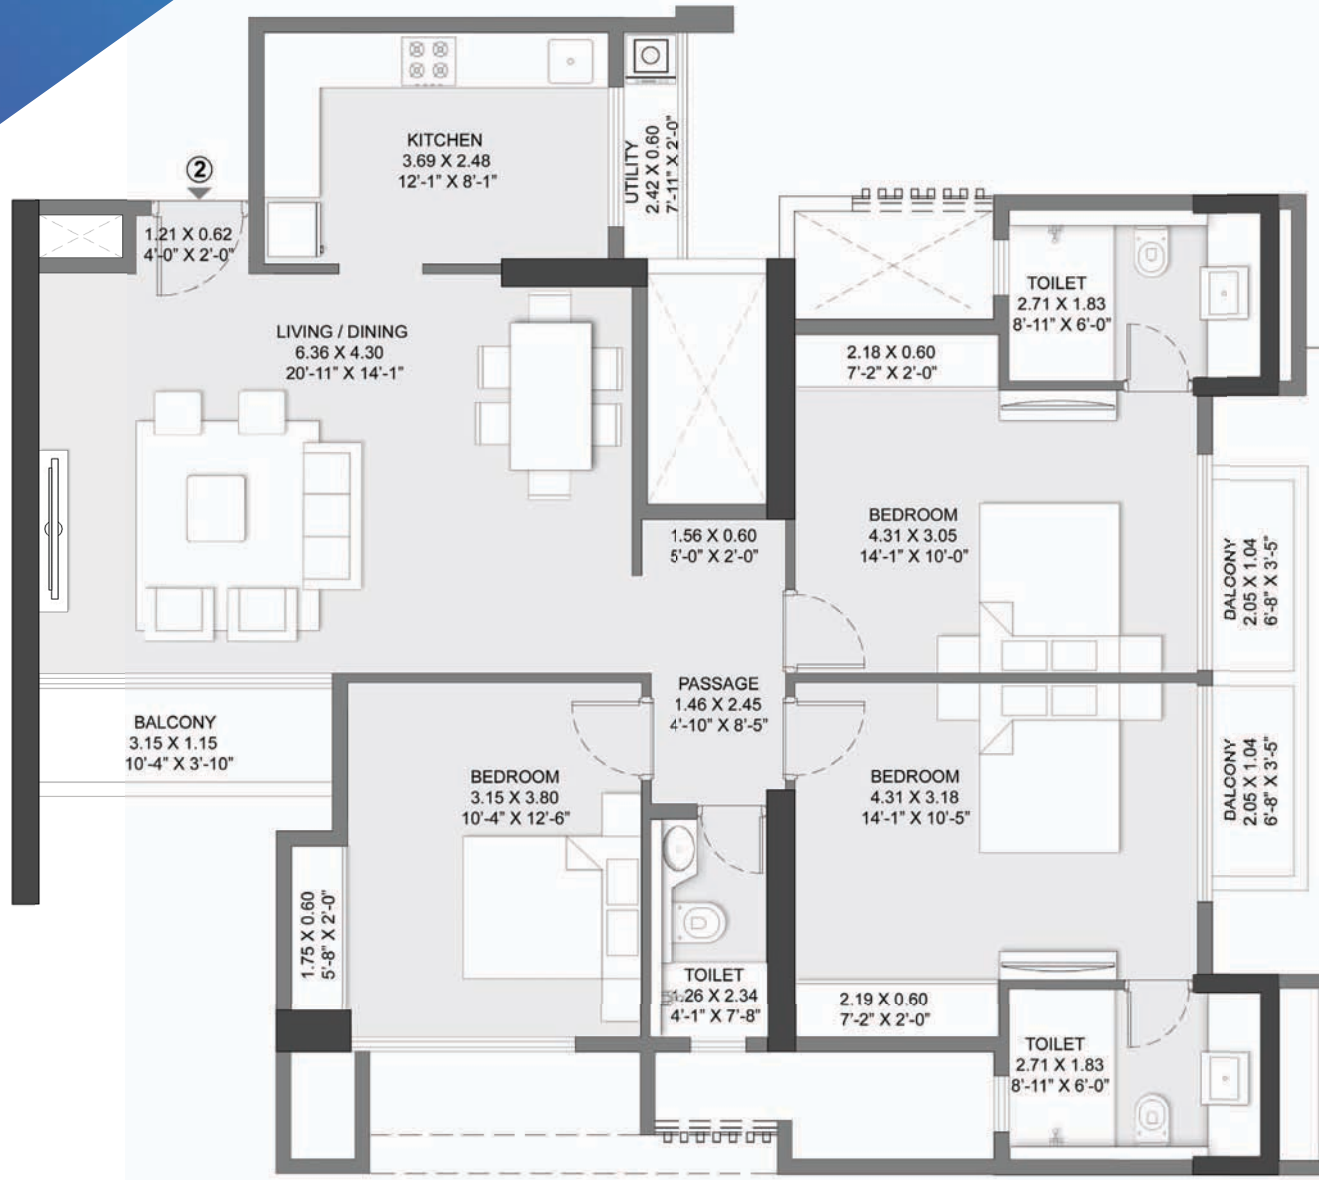

UNIT PLAN

GODREJ ALIVE MULUND - THANE CIRCLE

TOWER A 3 BHK PREMIUM

The furniture, decorative items, etc. shown in the plan are only suggested and the same are not intended or obligated to be provided as specifications and / or service in the flat / unit and does not form part of standard specification. The plan represents the unit series 1 of A tower. 1SQ.M.= 10.764 SQ.F.T.

UNIT PLAN

③

The furniture, decorative items, etc. shown in the plan are only suggested and the same are not intended or obligated to be provided as specifications and / or service in the flat / unit and does not form part of standard specification. The plan represents the unit series 3 of C tower. 1 SQ.M. = 10.764 SQ.F.T.

GODREJ ALIVE MULUND - THANE CIRCLE

TOWER C 3 BHK PREMIUM

UNIT PLAN

GODREJ ALIVE MULUND - THANE CIRCLE

TOWER A,B,C 3 BHK LUXE

The furniture, decorative items, etc. shown in the plan are only suggested and the same are not intended or obligated to be provided as specifications and / or service in the flat / unit and does not form part of standard specification. The plan represents the unit series 1 of B tower. 1 SQ.M. = 10.764 SQ.F.T.

UNIT PLAN

The furniture, decorative items, etc. shown in the plan are only suggested and the same are not intended or obligated to be provided as specifications and / or service in the flat / unit and does not form part of standard specification. The plan represents the unit series 2 of E tower. 1 SQ.M. = 10.764 SQ.F.T.