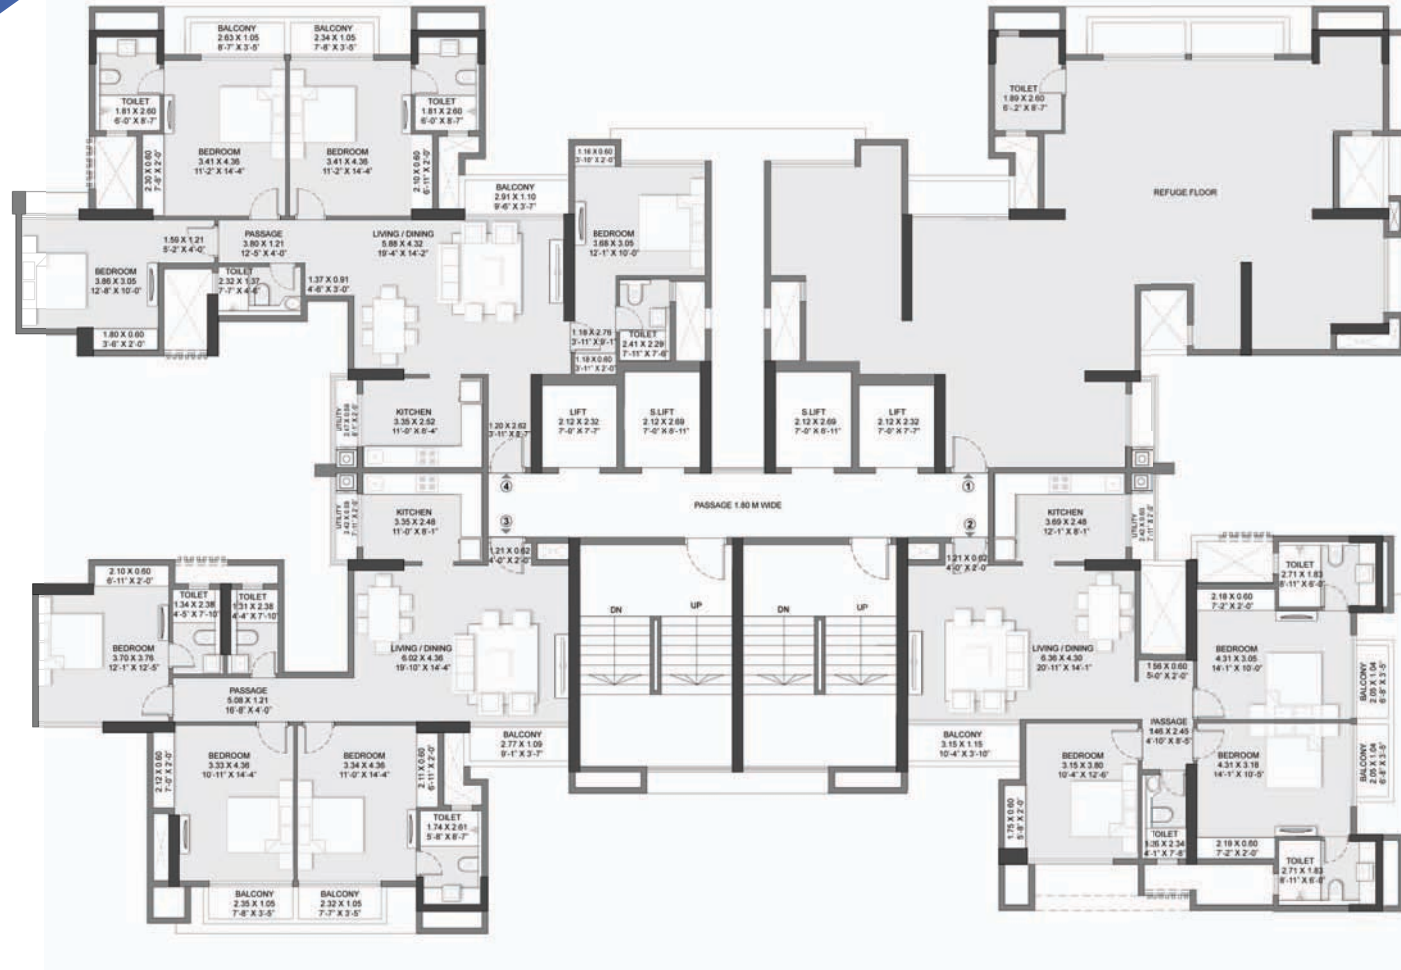

FLOOR PLAN

GODREJ ALIVE

MULUND - THANE CIRCLE

REFUGE PLAN TOWER C

The furniture, decorative items, etc. shown in the plan are only suggested and the same are not intended or obligated to be provided as specifications and / or service in the flat / unit and does not form part of standard specification. 1 SQ.M. = 10.764 SQ.F.T.

FLOOR PLAN

GODREJ ALIVE MULUND - THANE CIRCLE

TYPICAL FLOOR PLAN TOWER E

The furniture, decorative items, etc. shown in the plan are only suggested and the same are not intended or obligated to be provided as specifications and / or service in the flat / unit and does not form part of standard specification. 1 SQ.M. = 10.764 SQ.F.T.

FLOOR PLAN

GODREJ ALIVE

MULUND - THANE CIRCLE

REFUGE PLAN TOWER E

The furniture, decorative items, etc. shown in the plan are only suggested and the same are not intended or obligated to be provided as specifications and / or service in the flat / unit and does not form part of standard specification. 1 SQ.M. = 10.764 SQ.F.T.

UNIT PLAN

The furniture, decorative items, etc. shown in the plan are only suggested and the same are not intended or obligated to be provided as specifications and / or service in the flat / unit and does not form part of standard specification. The plan represents the unit series 5 of A tower. 1 SQ.M.= 10.764 SQ.F.T.