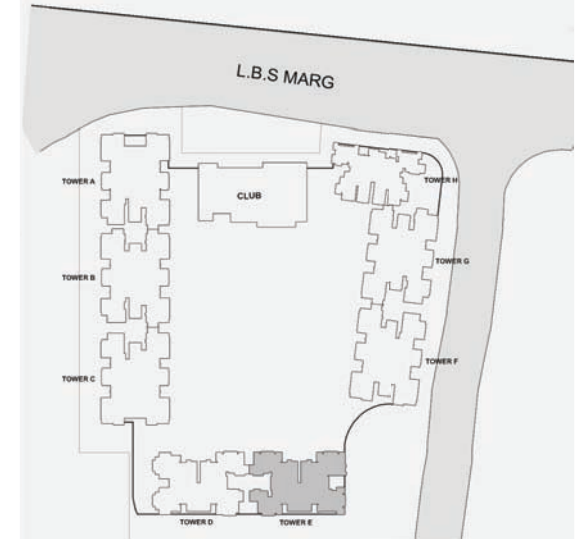

FLOOR PLAN

GODREJ ALIVE

MULUND - THANE CIRCLE

REFUGE PLAN TOWER C

The furniture, decorative items, etc. shown in the plan are only suggested and the same are not intended or obligated to be provided as specifications and / or service in the flat / unit and does not form part of standard specification. 1 SQ.M. = 10.764 SQ.F.T.

FLOOR PLAN

GODREJ ALIVE MULUND - THANE CIRCLE

TYPICAL FLOOR PLAN TOWER E

The furniture, decorative items, etc. shown in the plan are only suggested and the same are not intended or obligated to be provided as specifications and / or service in the flat / unit and does not form part of standard specification. 1 SQ.M. = 10.764 SQ.F.T.

FLOOR PLAN

GODREJ ALIVE

MULUND - THANE CIRCLE

REFUGE PLAN TOWER E

The furniture, decorative items, etc. shown in the plan are only suggested and the same are not intended or obligated to be provided as specifications and / or service in the flat / unit and does not form part of standard specification. 1 SQ.M. = 10.764 SQ.F.T.

UNIT PLAN

The furniture, decorative items, etc. shown in the plan are only suggested and the same are not intended or obligated to be provided as specifications and / or service in the flat / unit and does not form part of standard specification. The plan represents the unit series 5 of A tower. 1 SQ.M.= 10.764 SQ.F.T.