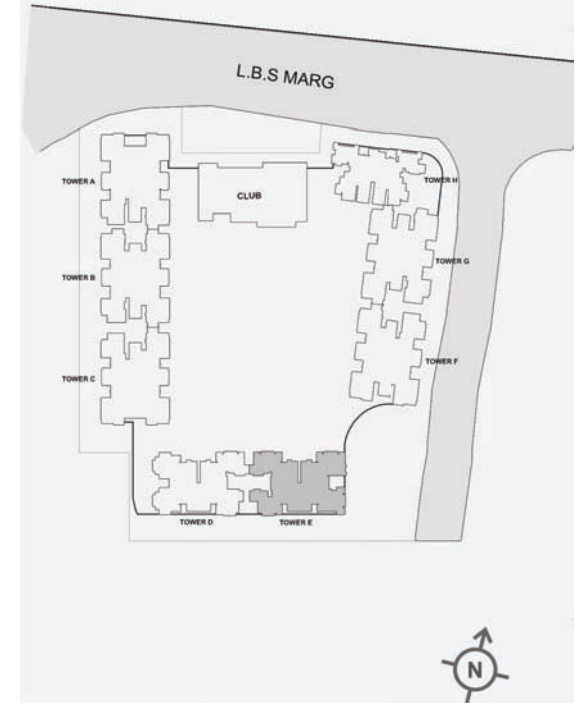

FLOOR PLAN

GODREJ ALIVE

MULUND - THANE CIRCLE

TYPICAL FLOOR PLAN TOWER B

The furniture, decorative items, etc. shown in the plan are only suggested and the same are not intended or obligated to be provided as specifications and / or service in the flat / unit and does not form part of standard specification. 1 SQ.M. = 10.764 SQ.F.T.

FLOOR PLAN

GODREJ ALIVE

MULUND - THANE CIRCLE

REFUGE PLAN TOWER B

The furniture, decorative items, etc. shown in the plan are only suggested and the same are not intended or obligated to be provided as specifications and / or service in the flat / unit and does not form part of standard specification. 1 SQ.M. = 10.764 SQ.F.T.

FLOOR PLAN

GODREJ ALIVE

MULUND - THANE CIRCLE

REFUGE PLAN TOWER C

The furniture, decorative items, etc. shown in the plan are only suggested and the same are not intended or obligated to be provided as specifications and / or service in the flat / unit and does not form part of standard specification. 1 SQ.M. = 10.764 SQ.F.T.

FLOOR PLAN

GODREJ ALIVE MULUND - THANE CIRCLE

TYPICAL FLOOR PLAN TOWER E

The furniture, decorative items, etc. shown in the plan are only suggested and the same are not intended or obligated to be provided as specifications and / or service in the flat / unit and does not form part of standard specification. 1 SQ.M. = 10.764 SQ.F.T.