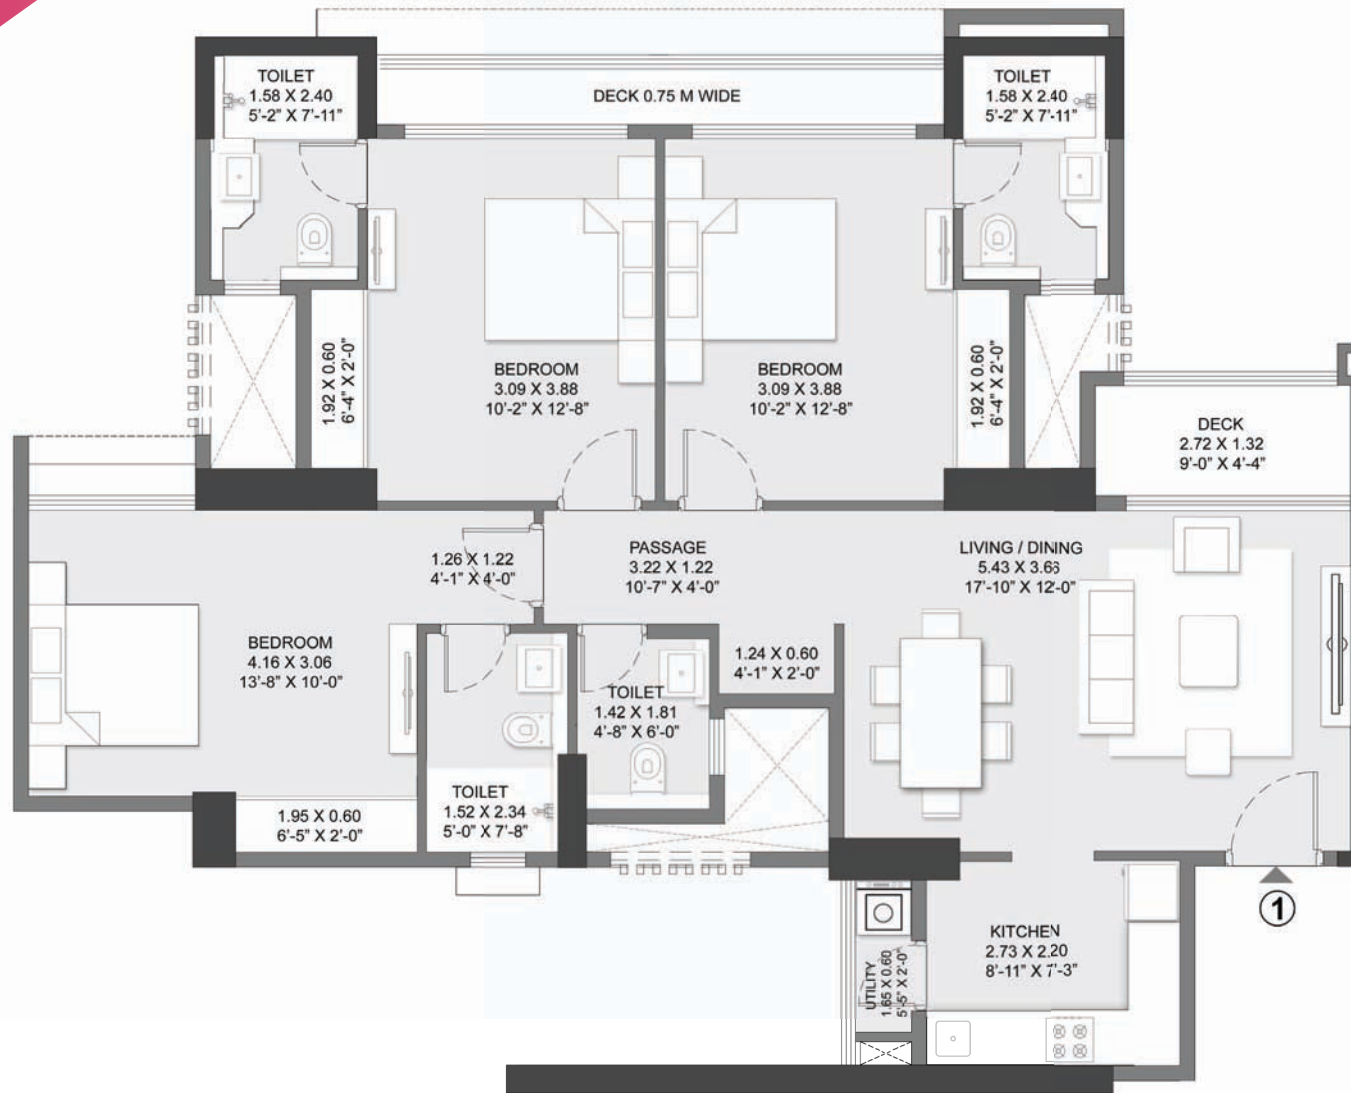

UNIT PLAN

GODREJ ALIVE MULUND - THANE CIRCLE

TOWER A 3 BHK PREMIUM

The furniture, decorative items, etc. shown in the plan are only suggested and the same are not intended or obligated to be provided as specifications and / or service in the flat / unit and does not form part of standard specification. The plan represents the unit series 1 of A tower. 1SQ.M.= 10.764 SQ.F.T.

UNIT PLAN

③

The furniture, decorative items, etc. shown in the plan are only suggested and the same are not intended or obligated to be provided as specifications and / or service in the flat / unit and does not form part of standard specification. The plan represents the unit series 3 of C tower. 1 SQ.M. = 10.764 SQ.F.T.

GODREJ ALIVE MULUND - THANE CIRCLE

TOWER C 3 BHK PREMIUM

UNIT PLAN

GODREJ ALIVE MULUND - THANE CIRCLE

TOWER A,B,C 3 BHK LUXE

The furniture, decorative items, etc. shown in the plan are only suggested and the same are not intended or obligated to be provided as specifications and / or service in the flat / unit and does not form part of standard specification. The plan represents the unit series 1 of B tower. 1 SQ.M. = 10.764 SQ.F.T.

UNIT PLAN

The furniture, decorative items, etc. shown in the plan are only suggested and the same are not intended or obligated to be provided as specifications and / or service in the flat / unit and does not form part of standard specification. The plan represents the unit series 2 of E tower. 1 SQ.M. = 10.764 SQ.F.T.