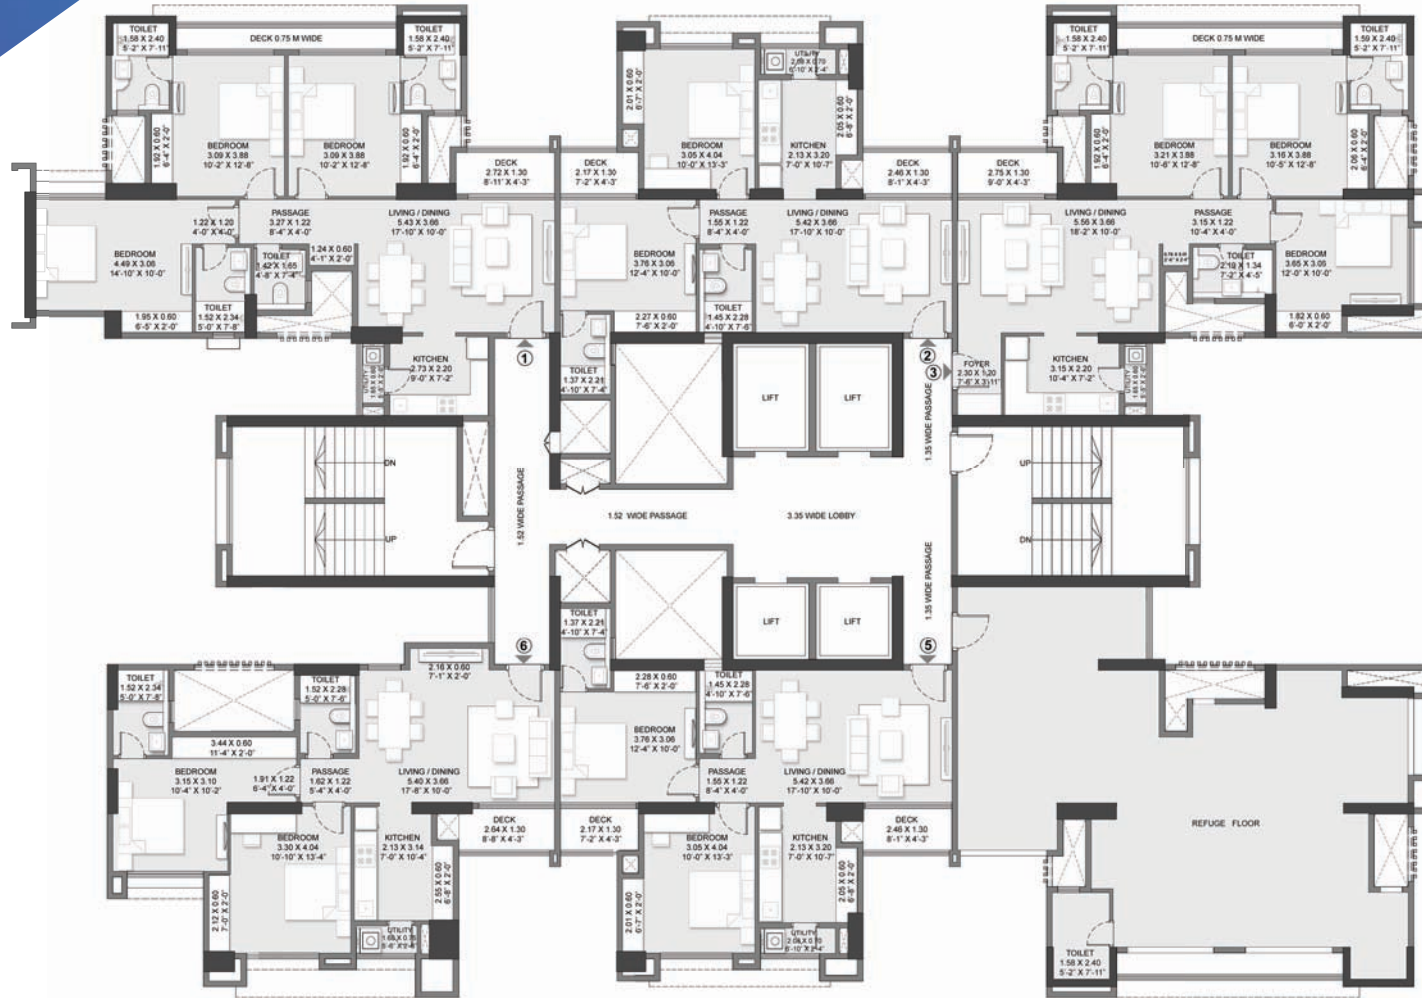

FLOOR PLAN

GODREJ ALIVE

MULUND - THANE CIRCLE

TYPICAL FLOOR PLAN TOWER B

The furniture, decorative items, etc. shown in the plan are only suggested and the same are not intended or obligated to be provided as specifications and / or service in the flat / unit and does not form part of standard specification. 1 SQ.M. = 10.764 SQ.F.T.

FLOOR PLAN

GODREJ ALIVE

MULUND - THANE CIRCLE

REFUGE PLAN TOWER B

The furniture, decorative items, etc. shown in the plan are only suggested and the same are not intended or obligated to be provided as specifications and / or service in the flat / unit and does not form part of standard specification. 1 SQ.M. = 10.764 SQ.F.T.

FLOOR PLAN

GODREJ ALIVE

MULUND - THANE CIRCLE

REFUGE PLAN TOWER C

The furniture, decorative items, etc. shown in the plan are only suggested and the same are not intended or obligated to be provided as specifications and / or service in the flat / unit and does not form part of standard specification. 1 SQ.M. = 10.764 SQ.F.T.

FLOOR PLAN

GODREJ ALIVE MULUND - THANE CIRCLE

TYPICAL FLOOR PLAN TOWER E

The furniture, decorative items, etc. shown in the plan are only suggested and the same are not intended or obligated to be provided as specifications and / or service in the flat / unit and does not form part of standard specification. 1 SQ.M. = 10.764 SQ.F.T.