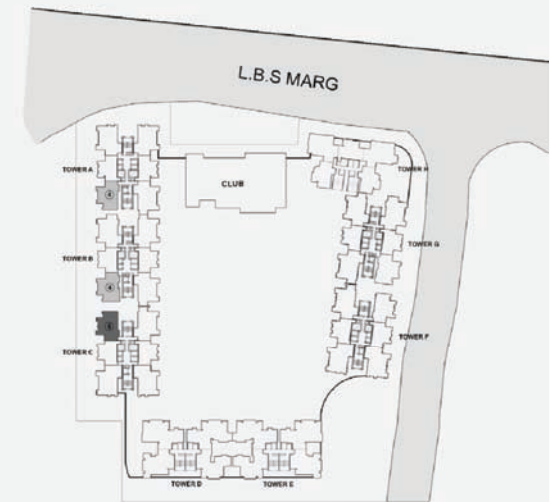

UNIT PLAN

The furniture, decorative items, etc. shown in the plan are only suggested and the same are not intended or obligated to be provided as specifications and / or service in the flat / unit and does not form part of standard specification. The plan represents the unit series 5 of A tower. 1 SQ.M.= 10.764 SQ.F.T.

GODREJ ALIVE

MULUND - THANE CIRCLE

TOWER A,B,C 2 BHK PREMIUM

Godrej | PROPERTIES

UNIT PLAN

GODREJ ALIVE MULUND - THANE CIRCLE

TOWER A,B,C 2 BHK PREMIUM

The furniture, decorative items, etc. shown in the plan are only suggested and the same are not intended or obligated to be provided as specifications and / or service in the flat / unit and does not form part of standard specification. The plan represents the unit series 6 of C tower. 1 SQ.M. = 10.764 SQ.F.T.

UNIT PLAN

GODREJ ALIVE MULUND - THANE CIRCLE

TOWER A 3 BHK PREMIUM

The furniture, decorative items, etc. shown in the plan are only suggested and the same are not intended or obligated to be provided as specifications and / or service in the flat / unit and does not form part of standard specification. The plan represents the unit series 1 of A tower. 1SQ.M.= 10.764 SQ.F.T.

UNIT PLAN

③

The furniture, decorative items, etc. shown in the plan are only suggested and the same are not intended or obligated to be provided as specifications and / or service in the flat / unit and does not form part of standard specification. The plan represents the unit series 3 of C tower. 1 SQ.M. = 10.764 SQ.F.T.