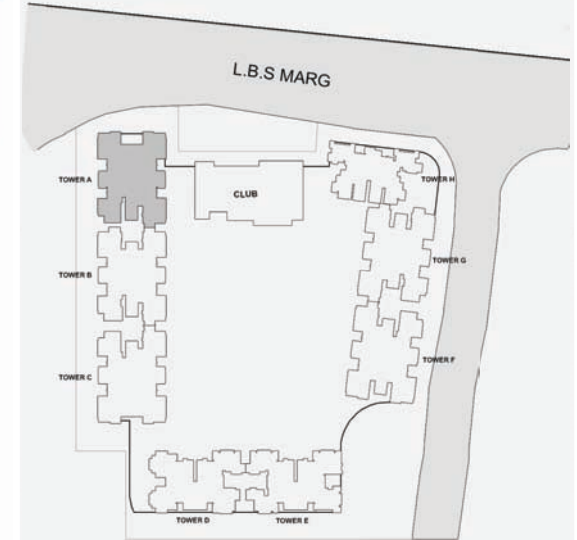

FLOOR PLAN

FLOOR PLAN

GODREJ ALIVE

MULUND - THANE CIRCLE

TYPICAL FLOOR PLAN TOWER A

The furniture, decorative items, etc. shown in the plan are only suggested and the same are not intended or obligated to be provided as specifications and / or service in the flat / unit and does not form part of standard specification. 1 SQ.M. = 10.764 SQ.F.T.

FLOOR PLAN

GODREJ ALIVE

MULUND - THANE CIRCLE

REFUGE PLAN TOWER A

The furniture, decorative items, etc. shown in the plan are only suggested and the same are not intended or obligated to be provided as specifications and / or service in the flat / unit and does not form part of standard specification. 1 SQ.M. = 10.764 SQ.F.T.

FLOOR PLAN

GODREJ ALIVE

MULUND - THANE CIRCLE

TYPICAL FLOOR PLAN TOWER B

The furniture, decorative items, etc. shown in the plan are only suggested and the same are not intended or obligated to be provided as specifications and / or service in the flat / unit and does not form part of standard specification. 1 SQ.M. = 10.764 SQ.F.T.