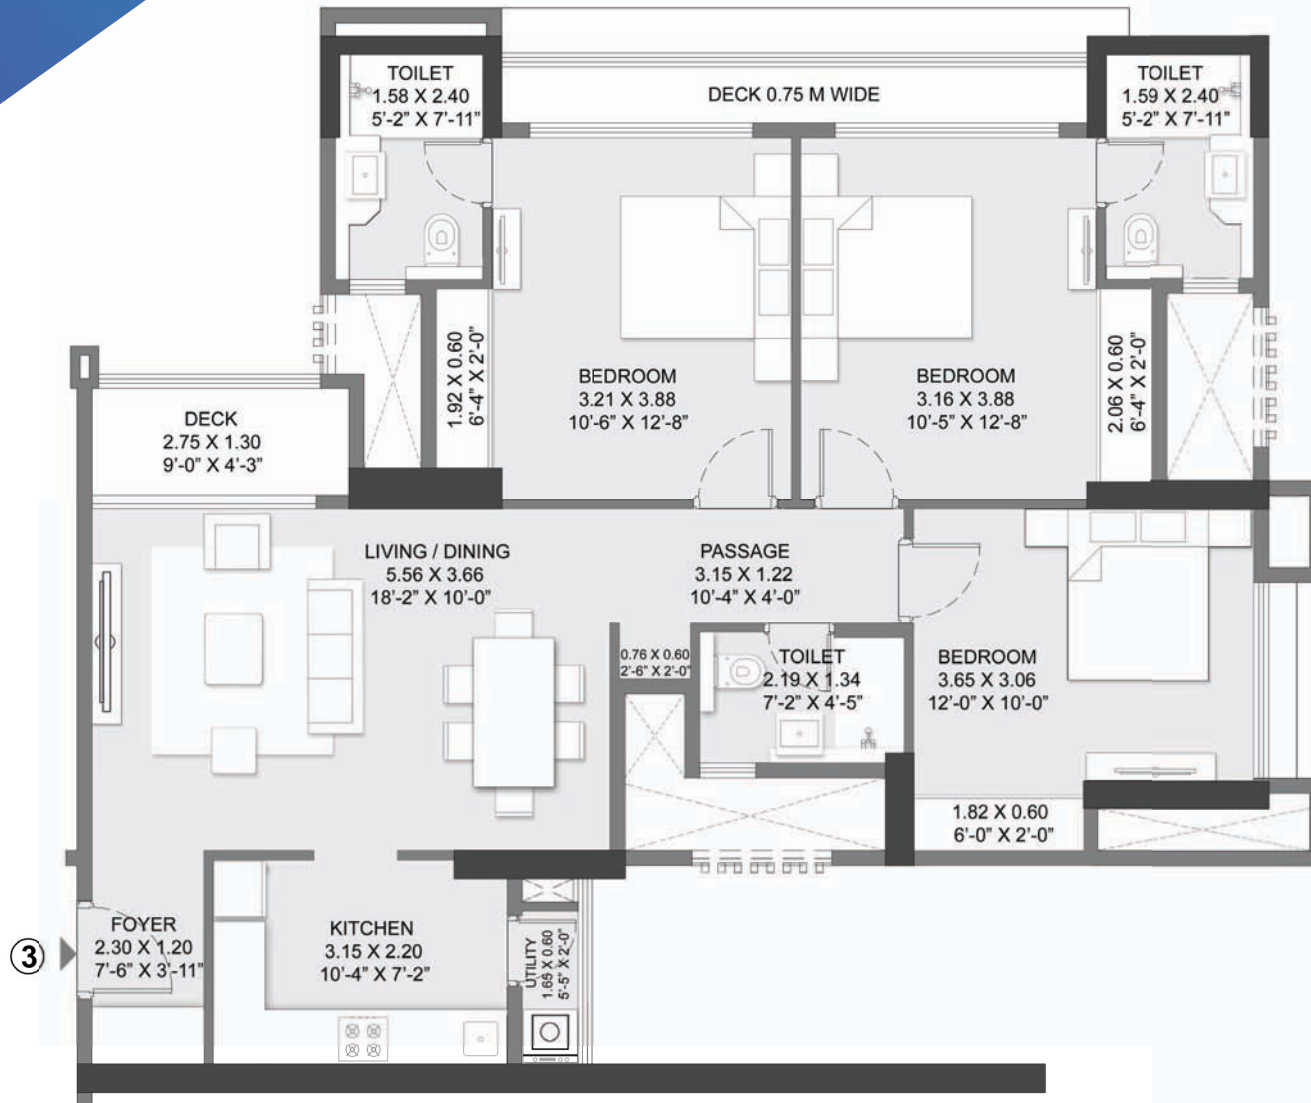

UNIT PLAN

The furniture, decorative items, etc. shown in the plan are only suggested and the same are not intended or obligated to be provided as specifications and / or service in the flat / unit and does not form part of standard specification. The plan represents the unit series 5 of A tower. 1 SQ.M.= 10.764 SQ.F.T.

UNIT PLAN

GODREJ ALIVE MULUND - THANE CIRCLE

TOWER A 3 BHK PREMIUM

The furniture, decorative items, etc. shown in the plan are only suggested and the same are not intended or obligated to be provided as specifications and / or service in the flat / unit and does not form part of standard specification. The plan represents the unit series 1 of A tower. 1SQ.M.= 10.764 SQ.F.T.

UNIT PLAN

③

The furniture, decorative items, etc. shown in the plan are only suggested and the same are not intended or obligated to be provided as specifications and / or service in the flat / unit and does not form part of standard specification. The plan represents the unit series 3 of C tower. 1 SQ.M. = 10.764 SQ.F.T.

GODREJ ALIVE MULUND - THANE CIRCLE

TOWER C 3 BHK PREMIUM

UNIT PLAN

GODREJ ALIVE MULUND - THANE CIRCLE

TOWER A,B,C 3 BHK LUXE

The furniture, decorative items, etc. shown in the plan are only suggested and the same are not intended or obligated to be provided as specifications and / or service in the flat / unit and does not form part of standard specification. The plan represents the unit series 1 of B tower. 1 SQ.M. = 10.764 SQ.F.T.