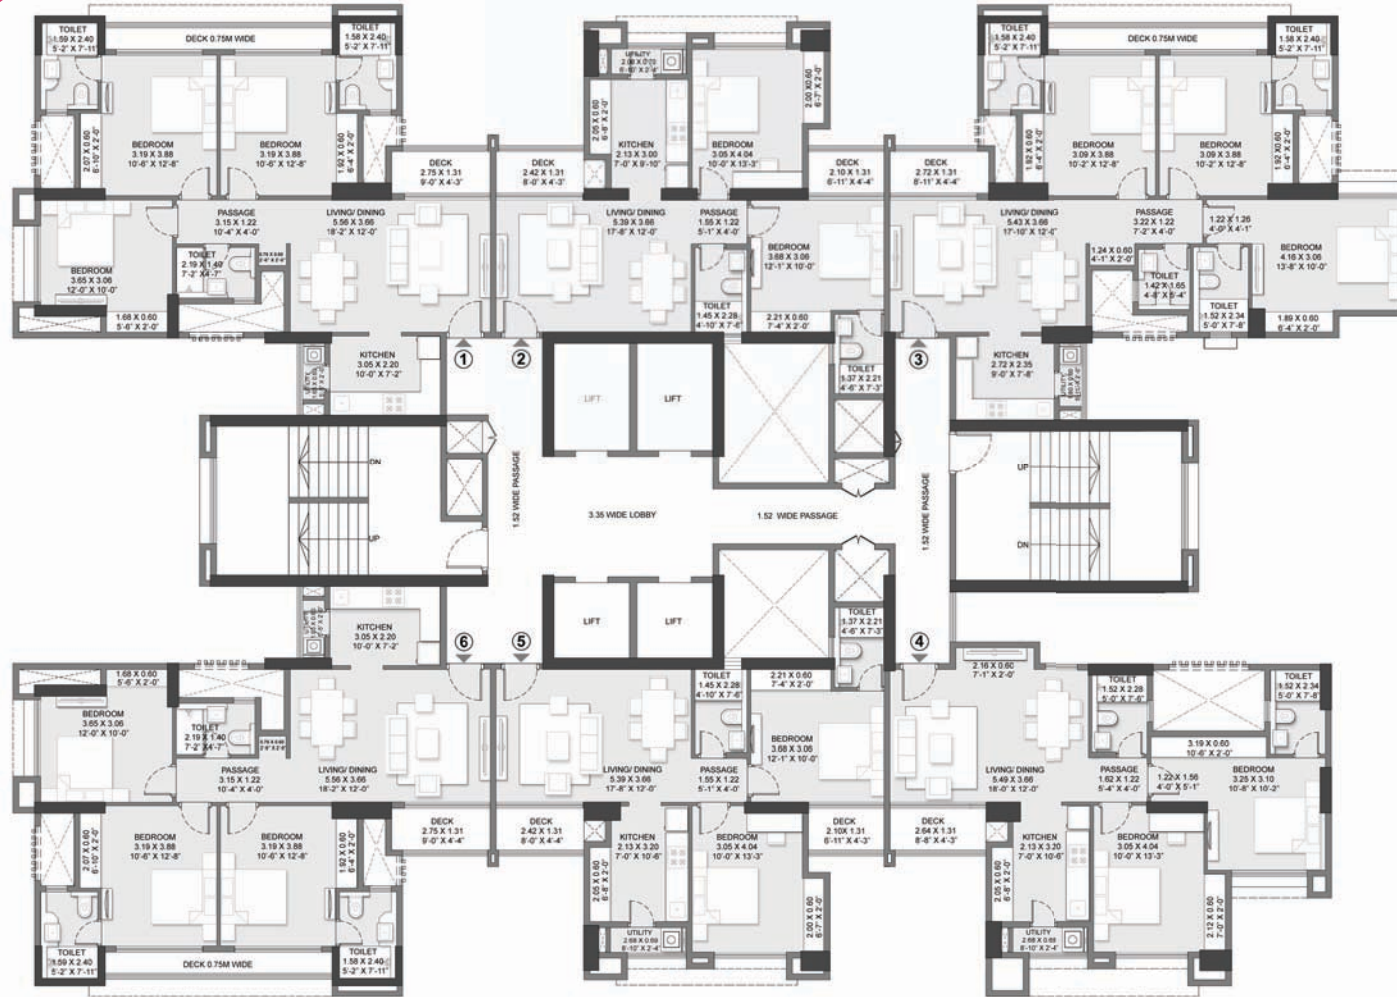

FLOOR PLAN

FLOOR PLAN

GODREJ ALIVE

MULUND - THANE CIRCLE

TYPICAL FLOOR PLAN TOWER A

The furniture, decorative items, etc. shown in the plan are only suggested and the same are not intended or obligated to be provided as specifications and / or service in the flat / unit and does not form part of standard specification. 1 SQ.M. = 10.764 SQ.F.T.

FLOOR PLAN

GODREJ ALIVE

MULUND - THANE CIRCLE

REFUGE PLAN TOWER A

The furniture, decorative items, etc. shown in the plan are only suggested and the same are not intended or obligated to be provided as specifications and / or service in the flat / unit and does not form part of standard specification. 1 SQ.M. = 10.764 SQ.F.T.

FLOOR PLAN

GODREJ ALIVE

MULUND - THANE CIRCLE

TYPICAL FLOOR PLAN TOWER B

The furniture, decorative items, etc. shown in the plan are only suggested and the same are not intended or obligated to be provided as specifications and / or service in the flat / unit and does not form part of standard specification. 1 SQ.M. = 10.764 SQ.F.T.

FLOOR PLAN

GODREJ ALIVE MULUND - THANE CIRCLE

TYPICAL FLOOR PLAN TOWER E

The furniture, decorative items, etc. shown in the plan are only suggested and the same are not intended or obligated to be provided as specifications and / or service in the flat / unit and does not form part of standard specification. 1 SQ.M. = 10.764 SQ.F.T.