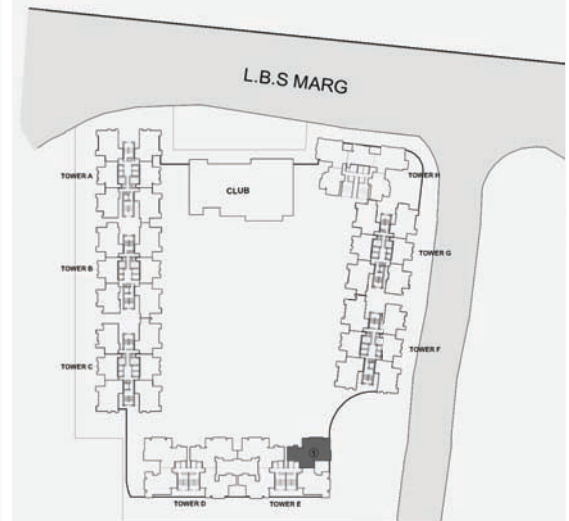

UNIT PLAN

The furniture, decorative items, etc. shown in the plan are only suggested and the same are not intended or obligated to be provided as specifications and / or service in the flat / unit and does not form part of standard specification. The plan represents the unit series 2 of E tower. 1 SQ.M. = 10.764 SQ.F.T.

GODREJ ALIVE

MULUND - THANE CIRCLE

TOWER E 3 BHK ULTRA LUXE

Godrej | PROPERTIES

UNIT PLAN

GODREJ ALIVE

MULUND - THANE CIRCLE

TOWER E 3 BHK ULTRA LUXE

The furniture, decorative items, etc. shown in the plan are only suggested and the same are not intended or obligated to be provided as specifications and / or service in the flat / unit and does not form part of standard specification. The plan represents the unit series 3 of E tower. 1 SQ.M.= 10.764 SQ.F.T.

UNIT PLAN

GODREJ ALIVE MULUND - THANE CIRCLE

TOWER E 4 BHK ULTRA LUXE

The furniture, decorative items, etc. shown in the plan are only suggested and the same are not intended or obligated to be provided as specifications and / or service in the flat / unit and does not form part of standard specification. The plan represents the unit series 1 of E tower. 1 SQ.M. = 10.764 SQ.F.T.