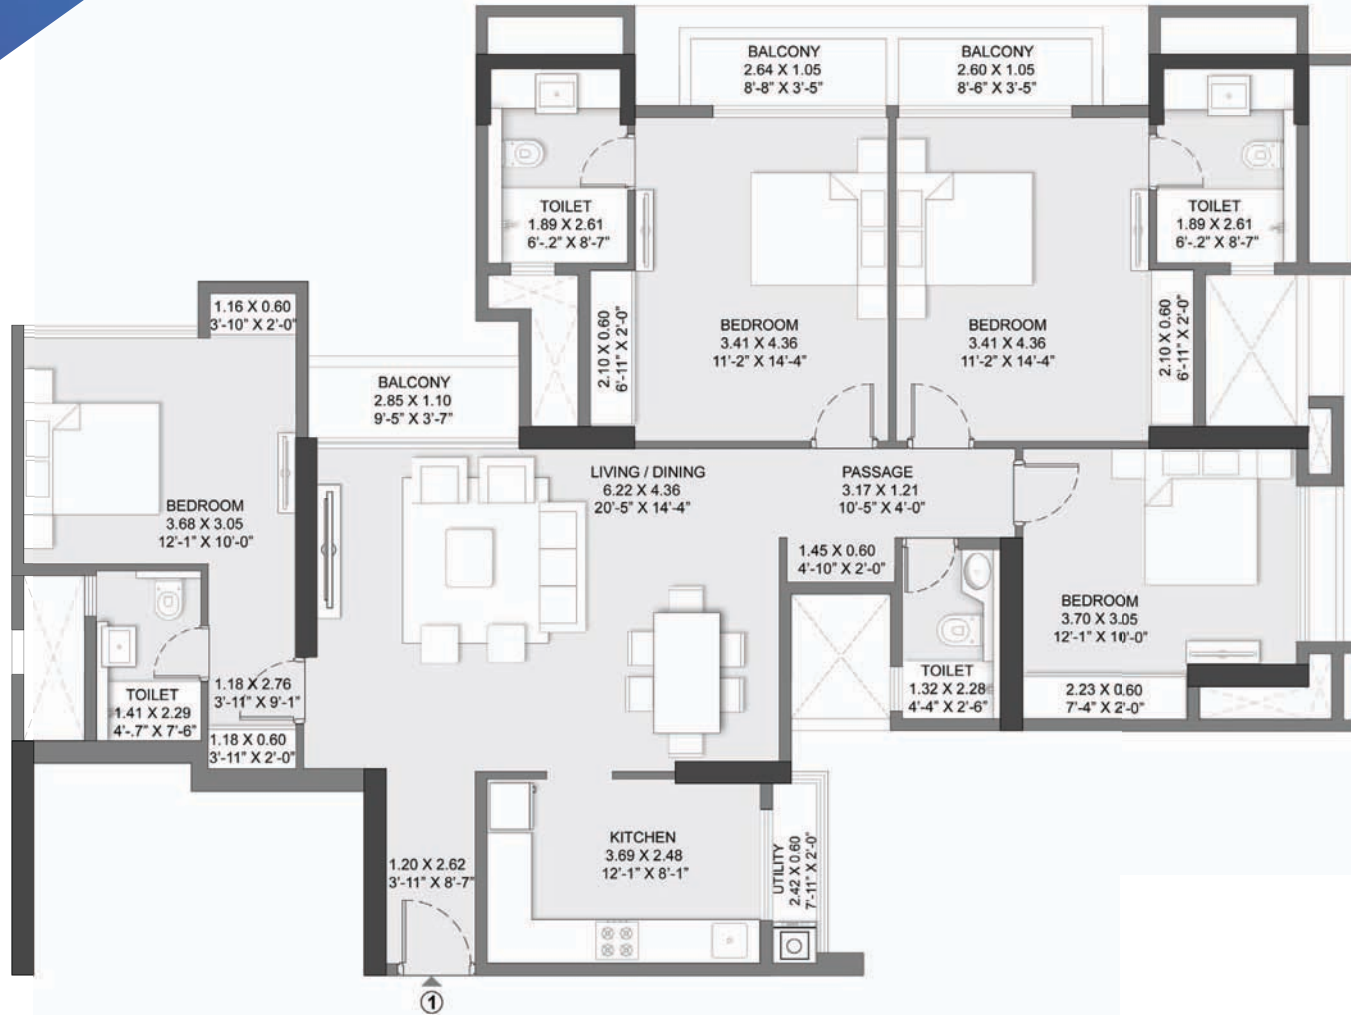

UNIT PLAN

The furniture, decorative items, etc. shown in the plan are only suggested and the same are not intended or obligated to be provided as specifications and / or service in the flat / unit and does not form part of standard specification. The plan represents the unit series 2 of E tower. 1 SQ.M. = 10.764 SQ.F.T.

GODREJ ALIVE

MULUND - THANE CIRCLE

TOWER E 3 BHK ULTRA LUXE

Godrej | PROPERTIES

UNIT PLAN

GODREJ ALIVE

MULUND - THANE CIRCLE

TOWER E 3 BHK ULTRA LUXE

The furniture, decorative items, etc. shown in the plan are only suggested and the same are not intended or obligated to be provided as specifications and / or service in the flat / unit and does not form part of standard specification. The plan represents the unit series 3 of E tower. 1 SQ.M.= 10.764 SQ.F.T.

UNIT PLAN

GODREJ ALIVE MULUND - THANE CIRCLE

TOWER E 4 BHK ULTRA LUXE

The furniture, decorative items, etc. shown in the plan are only suggested and the same are not intended or obligated to be provided as specifications and / or service in the flat / unit and does not form part of standard specification. The plan represents the unit series 1 of E tower. 1 SQ.M. = 10.764 SQ.F.T.