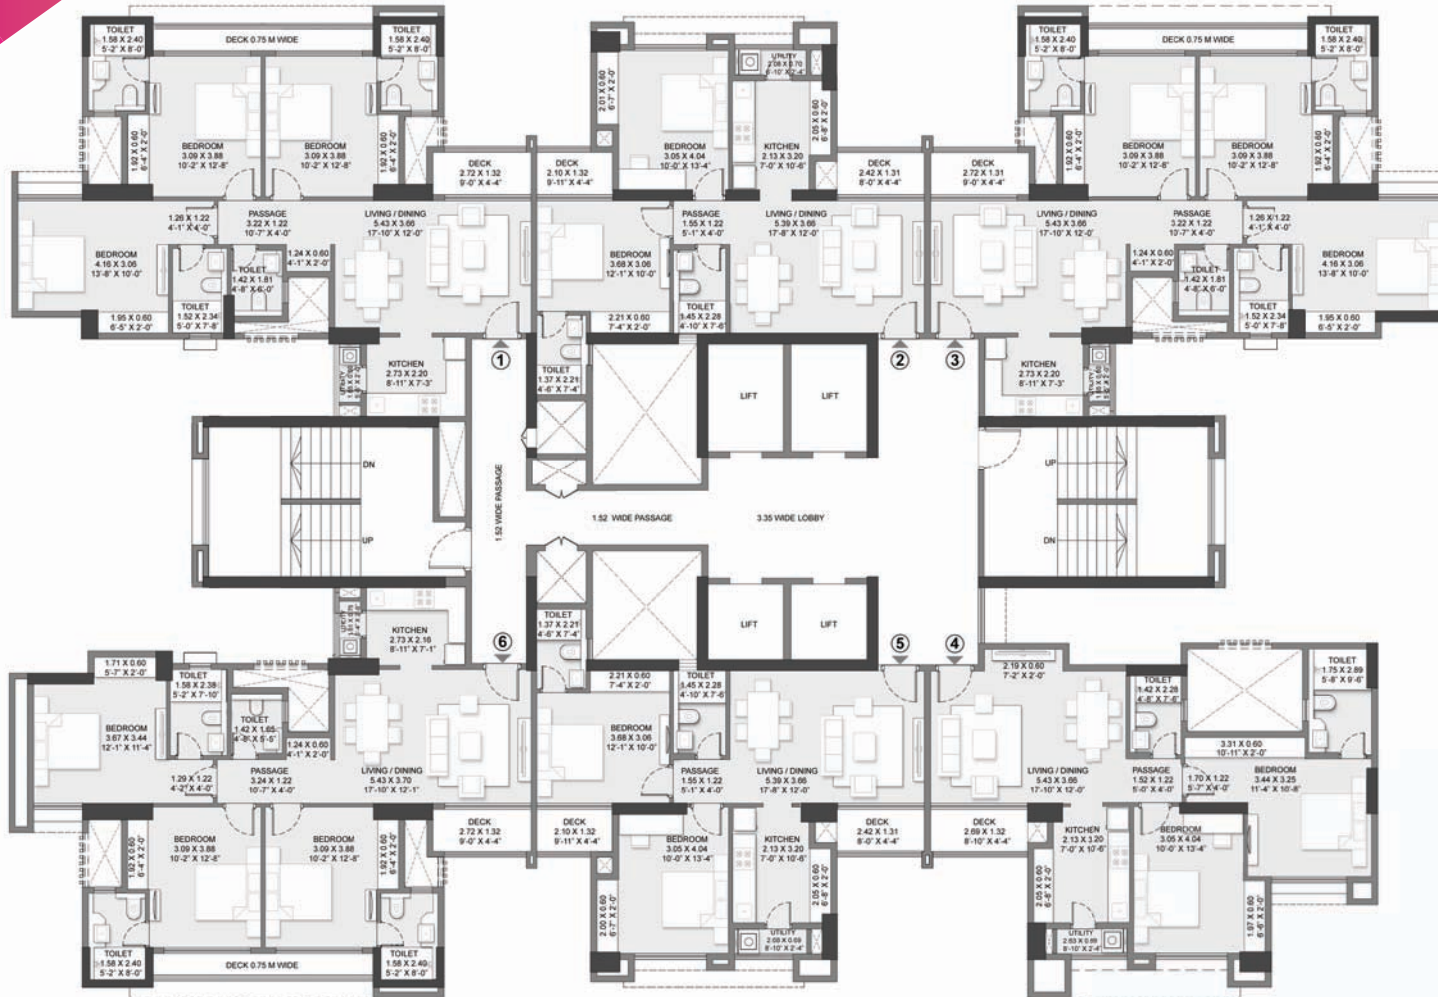

FLOOR PLAN

FLOOR PLAN

GODREJ ALIVE

MULUND - THANE CIRCLE

TYPICAL FLOOR PLAN TOWER A

The furniture, decorative items, etc. shown in the plan are only suggested and the same are not intended or obligated to be provided as specifications and / or service in the flat / unit and does not form part of standard specification. 1 SQ.M. = 10.764 SQ.F.T.

FLOOR PLAN

GODREJ ALIVE

MULUND - THANE CIRCLE

REFUGE PLAN TOWER A

The furniture, decorative items, etc. shown in the plan are only suggested and the same are not intended or obligated to be provided as specifications and / or service in the flat / unit and does not form part of standard specification. 1 SQ.M. = 10.764 SQ.F.T.

FLOOR PLAN

GODREJ ALIVE

MULUND - THANE CIRCLE

TYPICAL FLOOR PLAN TOWER B

The furniture, decorative items, etc. shown in the plan are only suggested and the same are not intended or obligated to be provided as specifications and / or service in the flat / unit and does not form part of standard specification. 1 SQ.M. = 10.764 SQ.F.T.

FLOOR PLAN

GODREJ ALIVE

MULUND - THANE CIRCLE

REFUGE PLAN TOWER B

The furniture, decorative items, etc. shown in the plan are only suggested and the same are not intended or obligated to be provided as specifications and / or service in the flat / unit and does not form part of standard specification. 1 SQ.M. = 10.764 SQ.F.T.