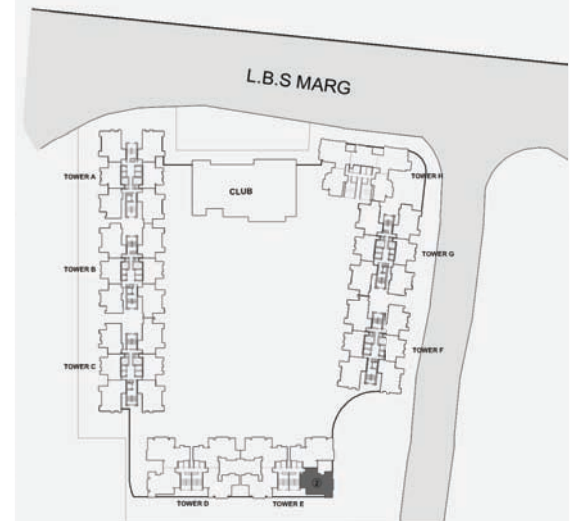

TOWER E 3 BHK ULTRA LUXE