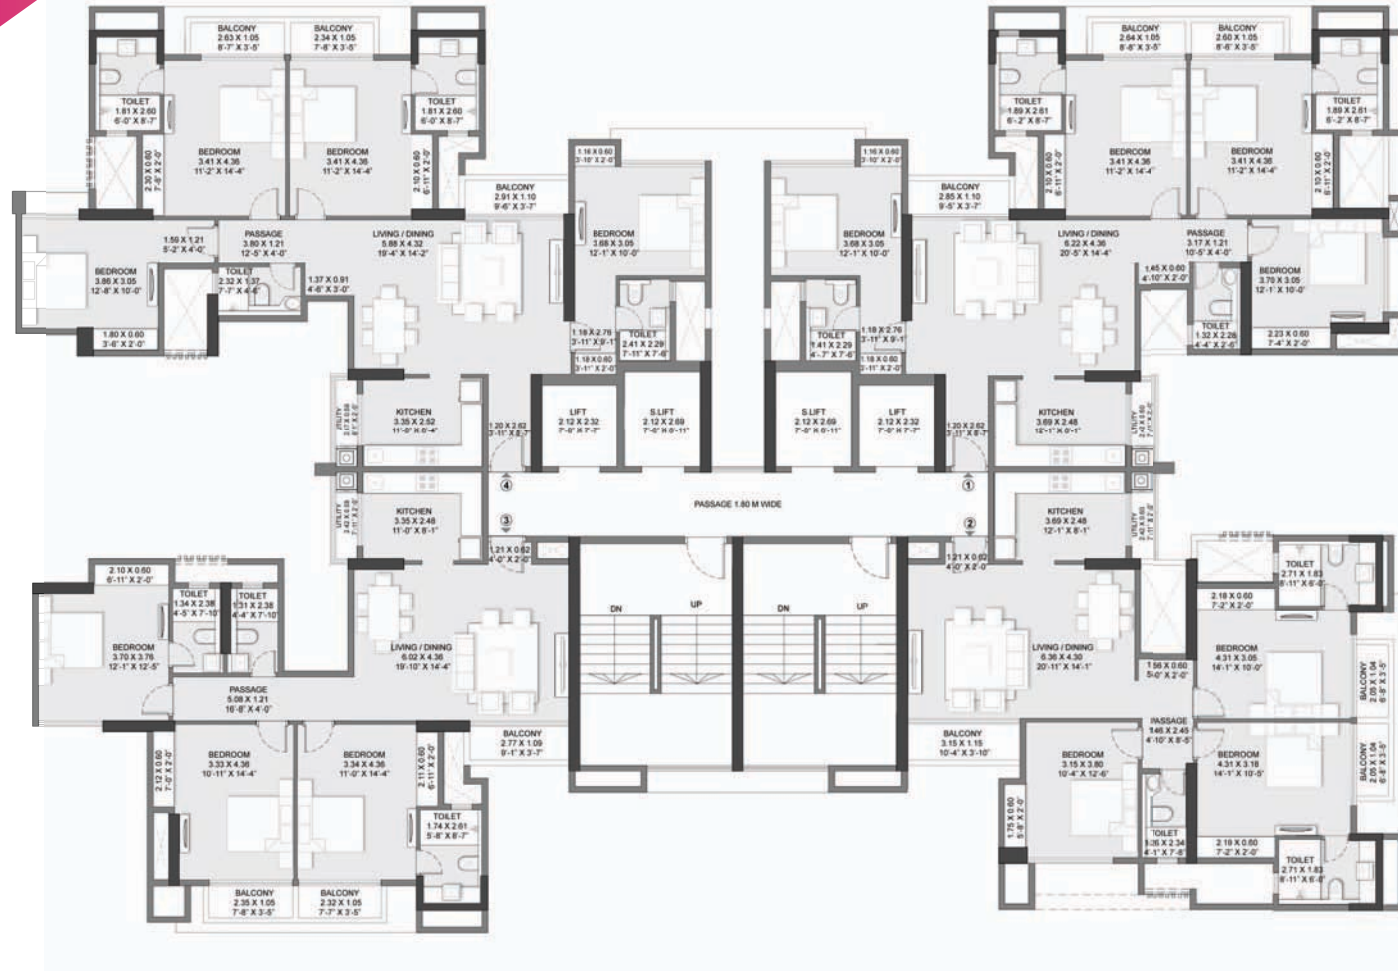

FLOOR PLAN

GODREJ ALIVE

MULUND - THANE CIRCLE

TYPICAL FLOOR PLAN TOWER B

The furniture, decorative items, etc. shown in the plan are only suggested and the same are not intended or obligated to be provided as specifications and / or service in the flat / unit and does not form part of standard specification. 1 SQ.M. = 10.764 SQ.F.T.

FLOOR PLAN

GODREJ ALIVE

MULUND - THANE CIRCLE

REFUGE PLAN TOWER B

The furniture, decorative items, etc. shown in the plan are only suggested and the same are not intended or obligated to be provided as specifications and / or service in the flat / unit and does not form part of standard specification. 1 SQ.M. = 10.764 SQ.F.T.

FLOOR PLAN

GODREJ ALIVE

MULUND - THANE CIRCLE

REFUGE PLAN TOWER C

The furniture, decorative items, etc. shown in the plan are only suggested and the same are not intended or obligated to be provided as specifications and / or service in the flat / unit and does not form part of standard specification. 1 SQ.M. = 10.764 SQ.F.T.

FLOOR PLAN

GODREJ ALIVE MULUND - THANE CIRCLE

TYPICAL FLOOR PLAN TOWER E

The furniture, decorative items, etc. shown in the plan are only suggested and the same are not intended or obligated to be provided as specifications and / or service in the flat / unit and does not form part of standard specification. 1 SQ.M. = 10.764 SQ.F.T.