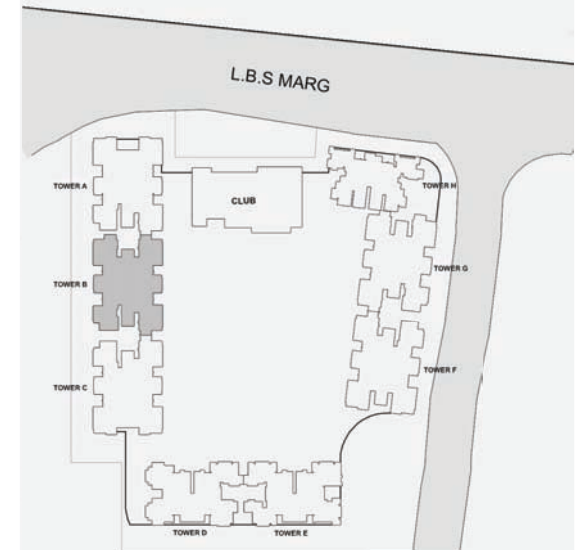

FLOOR PLAN

FLOOR PLAN

GODREJ ALIVE

MULUND - THANE CIRCLE

TYPICAL FLOOR PLAN TOWER A

The furniture, decorative items, etc. shown in the plan are only suggested and the same are not intended or obligated to be provided as specifications and / or service in the flat / unit and does not form part of standard specification. 1 SQ.M. = 10.764 SQ.F.T.

FLOOR PLAN

GODREJ ALIVE

MULUND - THANE CIRCLE

REFUGE PLAN TOWER A

The furniture, decorative items, etc. shown in the plan are only suggested and the same are not intended or obligated to be provided as specifications and / or service in the flat / unit and does not form part of standard specification. 1 SQ.M. = 10.764 SQ.F.T.

FLOOR PLAN

GODREJ ALIVE

MULUND - THANE CIRCLE

TYPICAL FLOOR PLAN TOWER B

The furniture, decorative items, etc. shown in the plan are only suggested and the same are not intended or obligated to be provided as specifications and / or service in the flat / unit and does not form part of standard specification. 1 SQ.M. = 10.764 SQ.F.T.

FLOOR PLAN

GODREJ ALIVE

MULUND - THANE CIRCLE

REFUGE PLAN TOWER B

The furniture, decorative items, etc. shown in the plan are only suggested and the same are not intended or obligated to be provided as specifications and / or service in the flat / unit and does not form part of standard specification. 1 SQ.M. = 10.764 SQ.F.T.