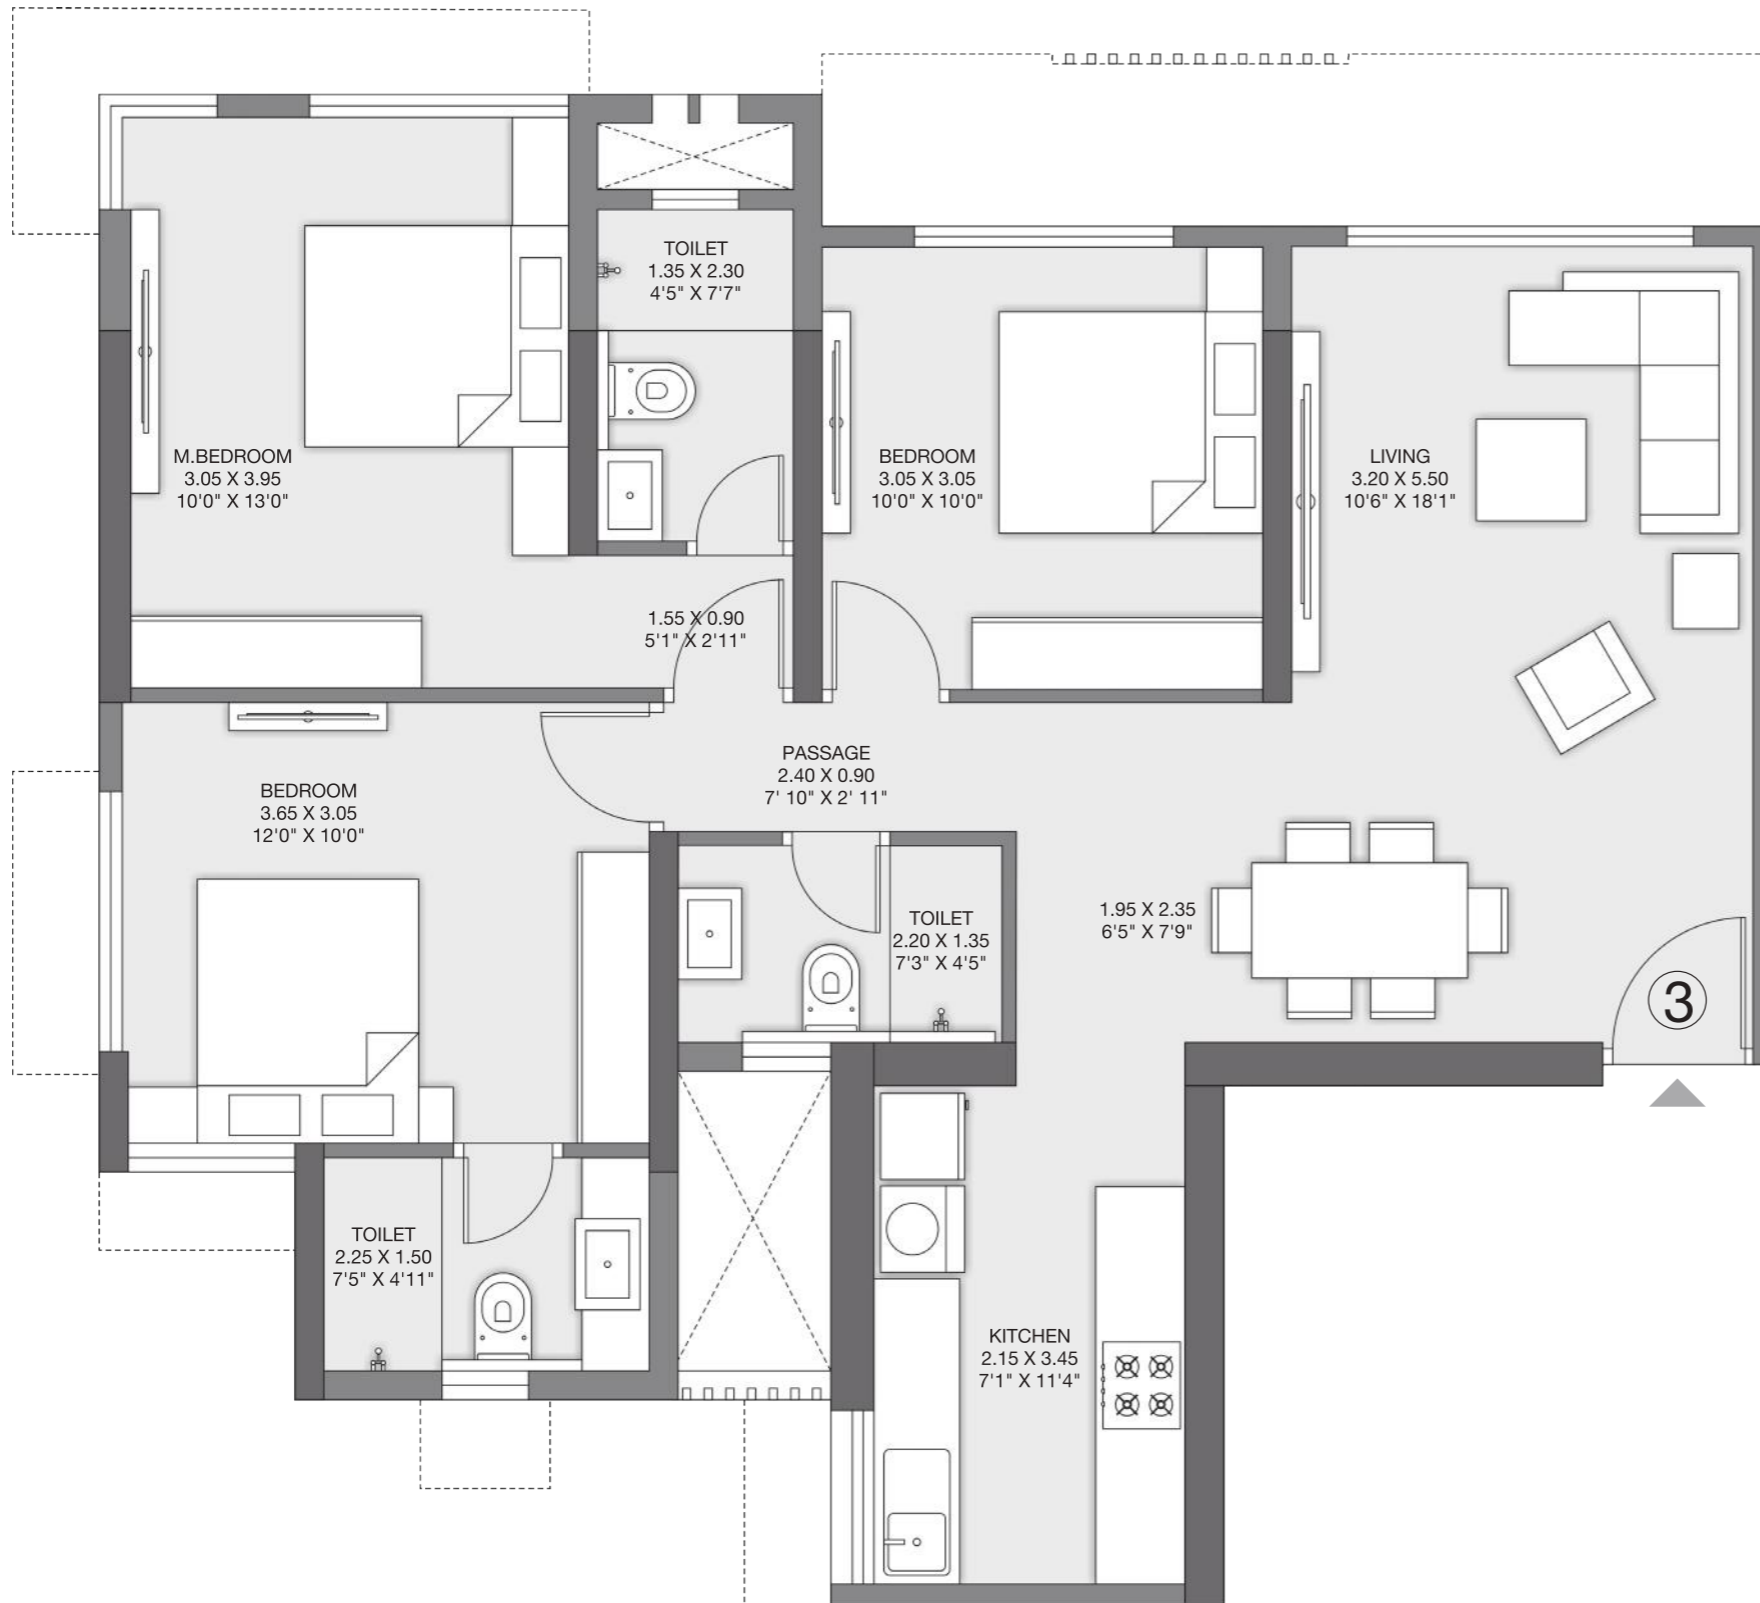

GODREJ NEST

KANDIVALI, MUMBAI

3 BHK

The furniture, decorative items, etc. shown in the plan are only suggested and the same are not intended or obligated to be provided as per specifications and/or service in the flat/unit and does not form part of the standard specifications. The plan represents unit series 3 of wing A 1 Sq m = 10.764 Sq ft.