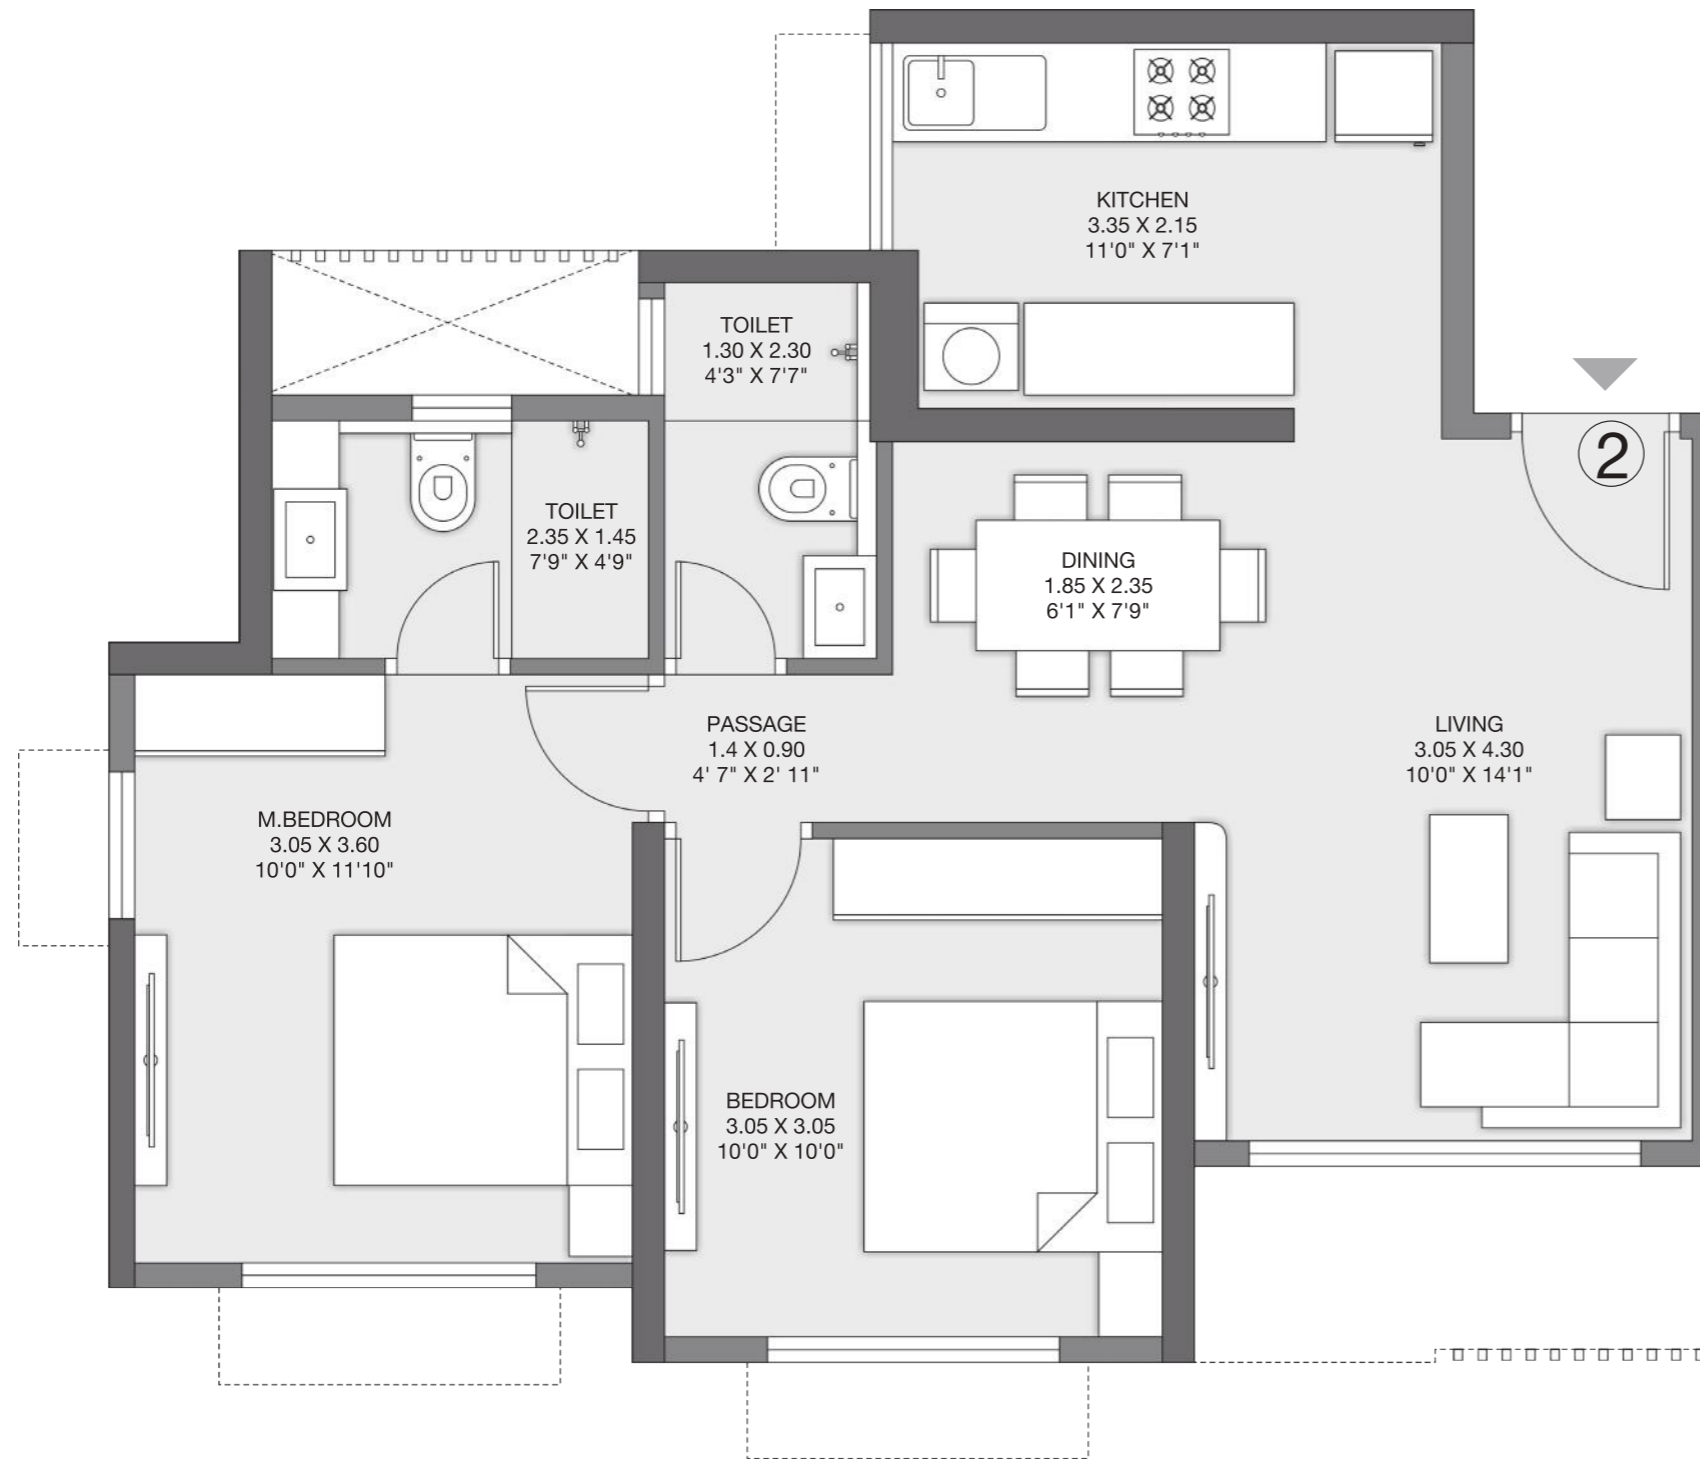

GODREJ NEST

KANDIVALI, MUMBAI

2 BHK

The furniture, decorative items, etc. shown in the plan are only suggested and the same are not intended or obligated to be provided as per specifications and/or service in the flat/unit and does not form part of the standard specifications. The plan represents unit series 2 of wing A 1 Sq m = 10.764 Sq ft.

*CC awaited for Wing B & C