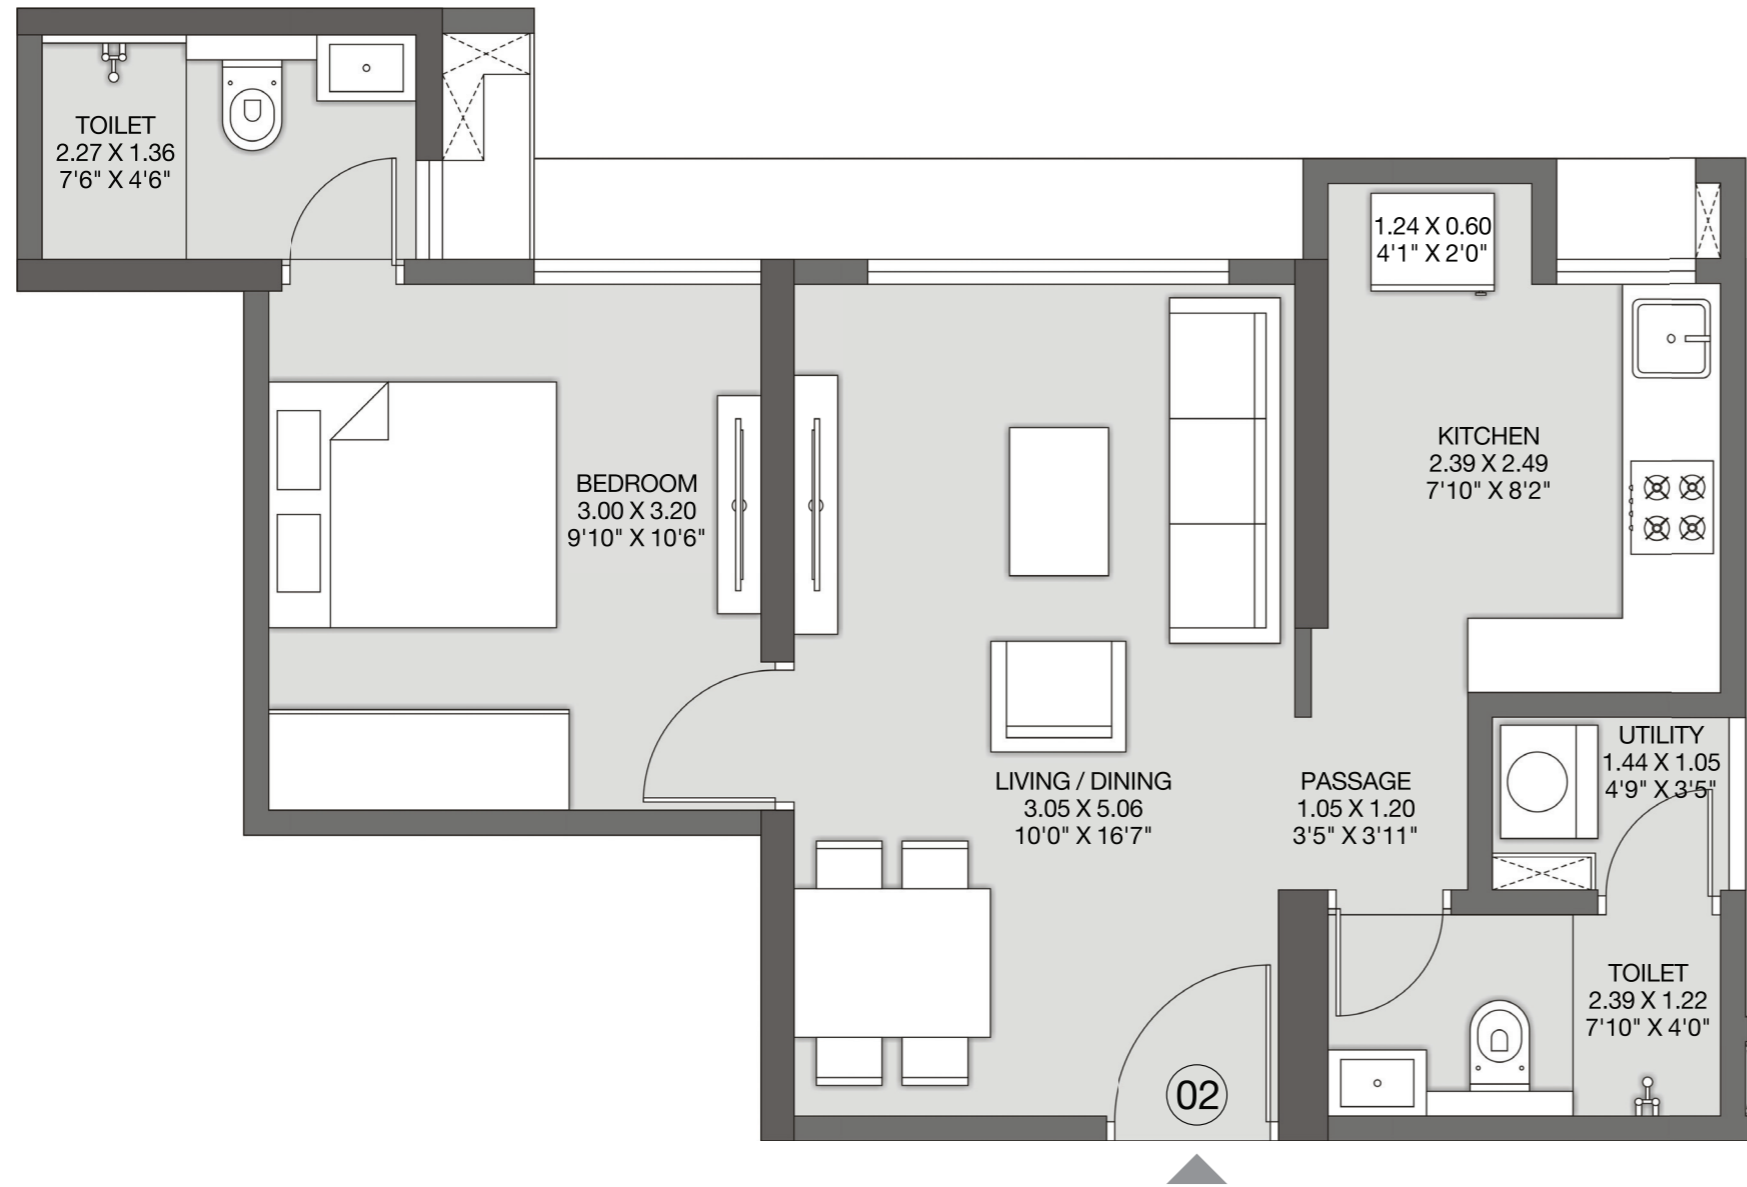

GODREJ NIRVAAN

THANE EXTENSION

1 LUXE

1 Sq. m. = 10.764 Sq. ft.

The furniture, decorative items, etc. shown in the plan are only suggested and the same are not intended or obligated to be provided as per specifications and/or service in the flat/unit and does not form part of the standard specifications. The plan represents unit series 2 of Tower /wing 4 to 9

GODREJ NIRVAAN

THANE EXTENSION

2 PREMIUM-A

The furniture, decorative items, etc. shown in the plan are only suggested and the same are not intended or obligated to be provided as per specifications and/or service in the flat/unit and does not form part of the standard specifications. The plan represents unit series 1 of Tower /wing 1 to 3

GODREJ NIRVAAN

THANE EXTENSION

2 PREMIUM-B

1 Sq. m. = 10.764 Sq. ft.

The furniture, decorative items, etc. shown in the plan are only suggested and the same are not intended or obligated to be provided as per specifications and/or service in the flat/unit and does not form part of the standard specifications. The plan represents unit series 2 of Tower /wing 1 to 3

GODREJ NIRVAAN

THANE EXTENSION

2 LUXE

TOWER-4, 5, 6

1 Sq. m. = 10.764 Sq. ft.

The furniture, decorative items, etc. shown in the plan are only suggested and the same are not intended or obligated to be provided as per specifications and/or service in the flat/unit and does not form part of the standard specifications. The plan represents unit series 1 of Tower /wing 4 to 9