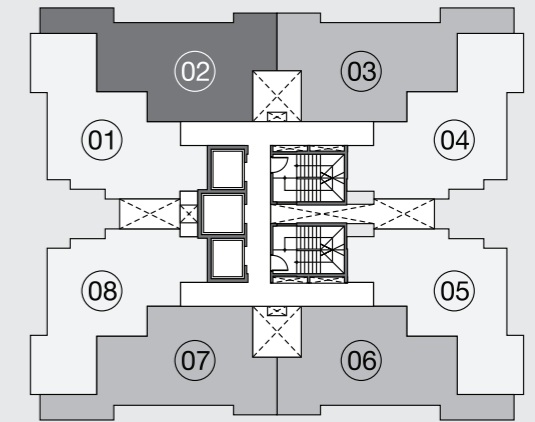

GODREJ NIRVAAN

THANE EXTENSION

1 LUXE

1 Sq. m. = 10.764 Sq. ft.

The furniture, decorative items, etc. shown in the plan are only suggested and the same are not intended or obligated to be provided as per specifications and/or service in the flat/unit and does not form part of the standard specifications. The plan represents unit series 2 of Tower /wing 4 to 9

GODREJ NIRVAAN

THANE EXTENSION

2 PREMIUM-A

The furniture, decorative items, etc. shown in the plan are only suggested and the same are not intended or obligated to be provided as per specifications and/or service in the flat/unit and does not form part of the standard specifications. The plan represents unit series 1 of Tower /wing 1 to 3

GODREJ NIRVAAN

THANE EXTENSION

2 PREMIUM-B

1 Sq. m. = 10.764 Sq. ft.

The furniture, decorative items, etc. shown in the plan are only suggested and the same are not intended or obligated to be provided as per specifications and/or service in the flat/unit and does not form part of the standard specifications. The plan represents unit series 2 of Tower /wing 1 to 3

GODREJ NIRVAAN

THANE EXTENSION

2 LUXE

TOWER-4, 5, 6

1 Sq. m. = 10.764 Sq. ft.

The furniture, decorative items, etc. shown in the plan are only suggested and the same are not intended or obligated to be provided as per specifications and/or service in the flat/unit and does not form part of the standard specifications. The plan represents unit series 1 of Tower /wing 4 to 9