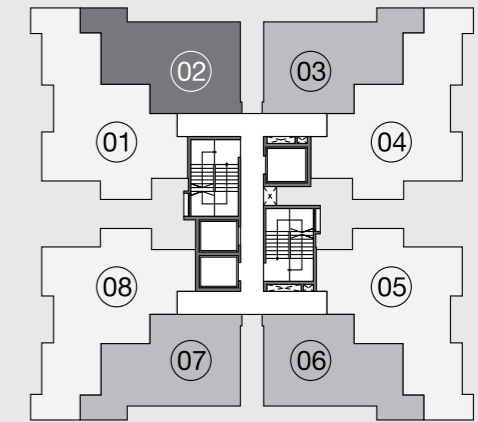

GODREJ NIRVAAN

THANE EXTENSION

1 LUXE

1 Sq. m. = 10.764 Sq. ft.

The furniture, decorative items, etc. shown in the plan are only suggested and the same are not intended or obligated to be provided as per specifications and/or service in the flat/unit and does not form part of the standard specifications. The plan represents unit series 2 of Tower /wing 4 to 9

GODREJ NIRVAAN

THANE EXTENSION

2 PREMIUM-A

The furniture, decorative items, etc. shown in the plan are only suggested and the same are not intended or obligated to be provided as per specifications and/or service in the flat/unit and does not form part of the standard specifications. The plan represents unit series 1 of Tower /wing 1 to 3

GODREJ NIRVAAN

THANE EXTENSION

2 PREMIUM-B

1 Sq. m. = 10.764 Sq. ft.

The furniture, decorative items, etc. shown in the plan are only suggested and the same are not intended or obligated to be provided as per specifications and/or service in the flat/unit and does not form part of the standard specifications. The plan represents unit series 2 of Tower /wing 1 to 3

GODREJ NIRVAAN

THANE EXTENSION

2 LUXE

TOWER-4, 5, 6

1 Sq. m. = 10.764 Sq. ft.

The furniture, decorative items, etc. shown in the plan are only suggested and the same are not intended or obligated to be provided as per specifications and/or service in the flat/unit and does not form part of the standard specifications. The plan represents unit series 1 of Tower /wing 4 to 9