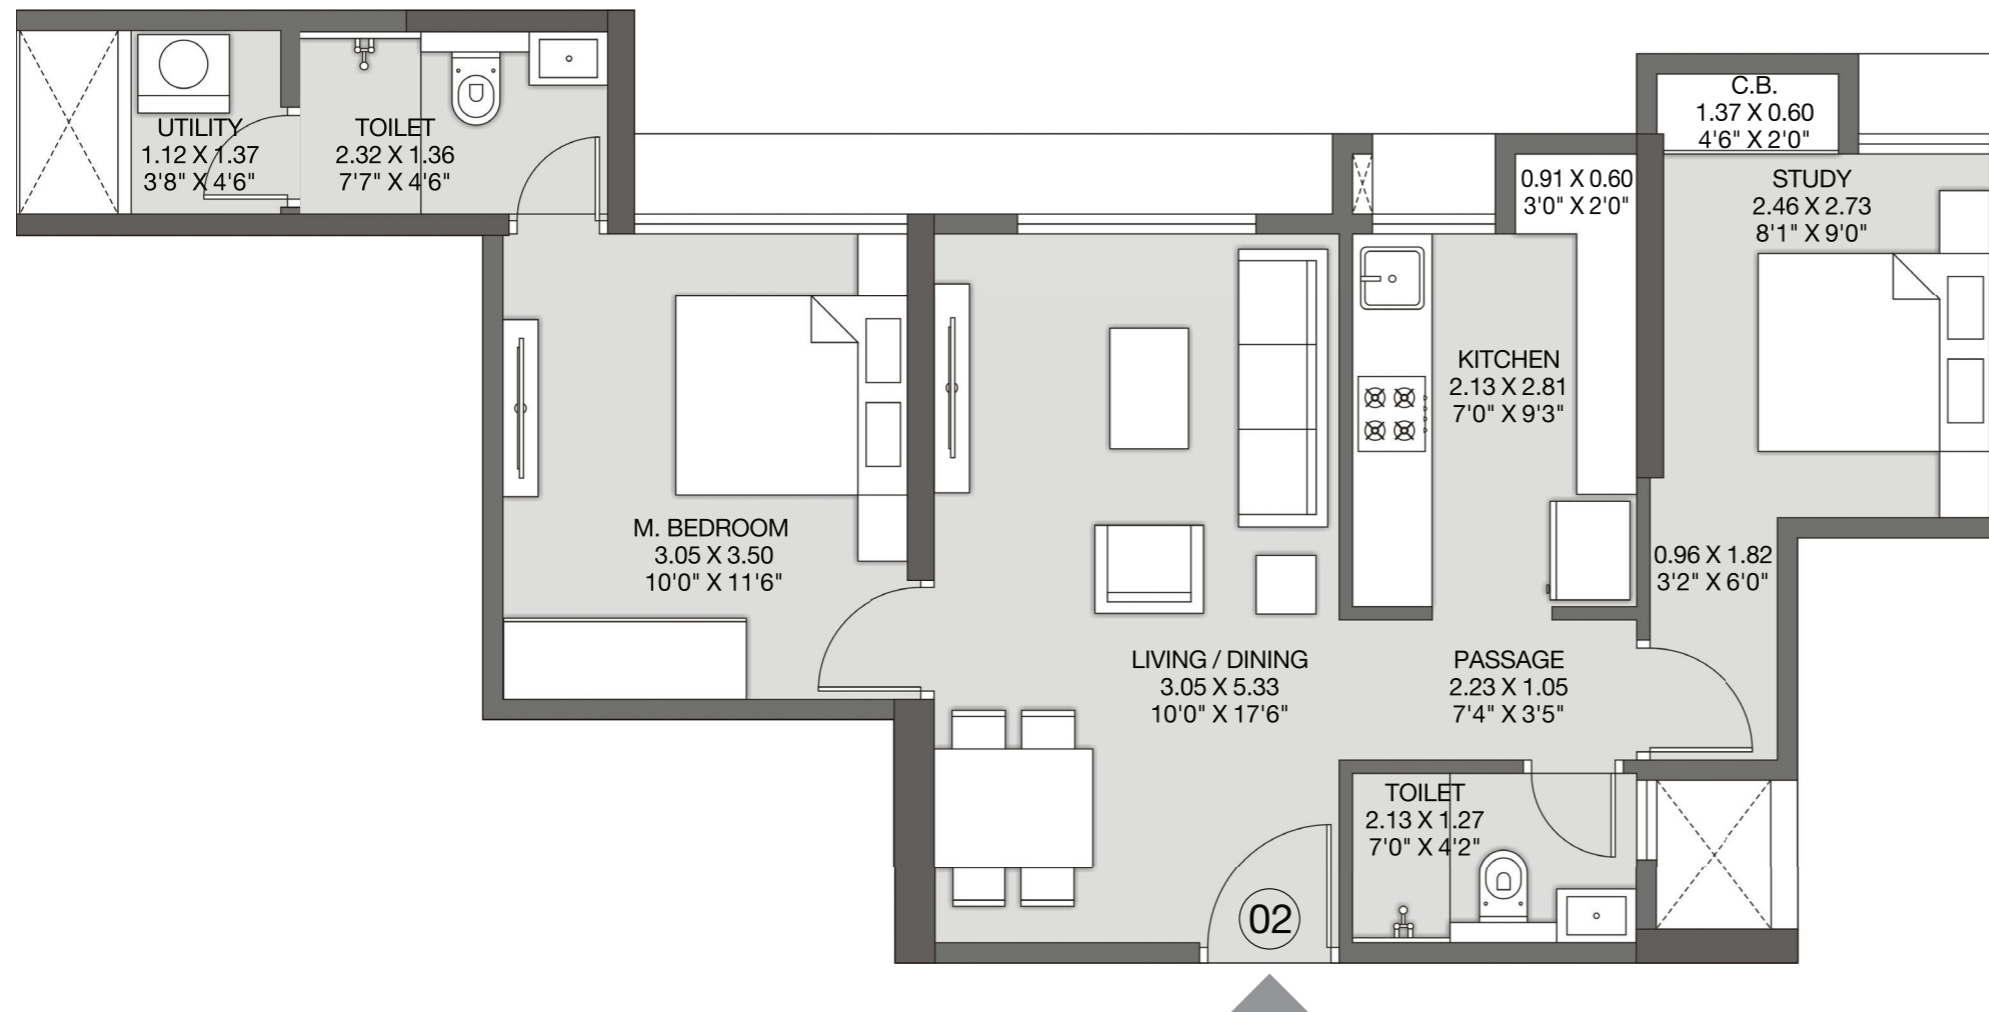

GODREJ NIRVAAN

THANE EXTENSION

1 LUXE

1 Sq. m. = 10.764 Sq. ft.

The furniture, decorative items, etc. shown in the plan are only suggested and the same are not intended or obligated to be provided as per specifications and/or service in the flat/unit and does not form part of the standard specifications. The plan represents unit series 2 of Tower /wing 4 to 9

GODREJ NIRVAAN

THANE EXTENSION

2 PREMIUM-A

The furniture, decorative items, etc. shown in the plan are only suggested and the same are not intended or obligated to be provided as per specifications and/or service in the flat/unit and does not form part of the standard specifications. The plan represents unit series 1 of Tower /wing 1 to 3

GODREJ NIRVAAN

THANE EXTENSION

2 PREMIUM-B

1 Sq. m. = 10.764 Sq. ft.

The furniture, decorative items, etc. shown in the plan are only suggested and the same are not intended or obligated to be provided as per specifications and/or service in the flat/unit and does not form part of the standard specifications. The plan represents unit series 2 of Tower /wing 1 to 3

GODREJ NIRVAAN

THANE EXTENSION

2 LUXE

TOWER-4, 5, 6

1 Sq. m. = 10.764 Sq. ft.

The furniture, decorative items, etc. shown in the plan are only suggested and the same are not intended or obligated to be provided as per specifications and/or service in the flat/unit and does not form part of the standard specifications. The plan represents unit series 1 of Tower /wing 4 to 9