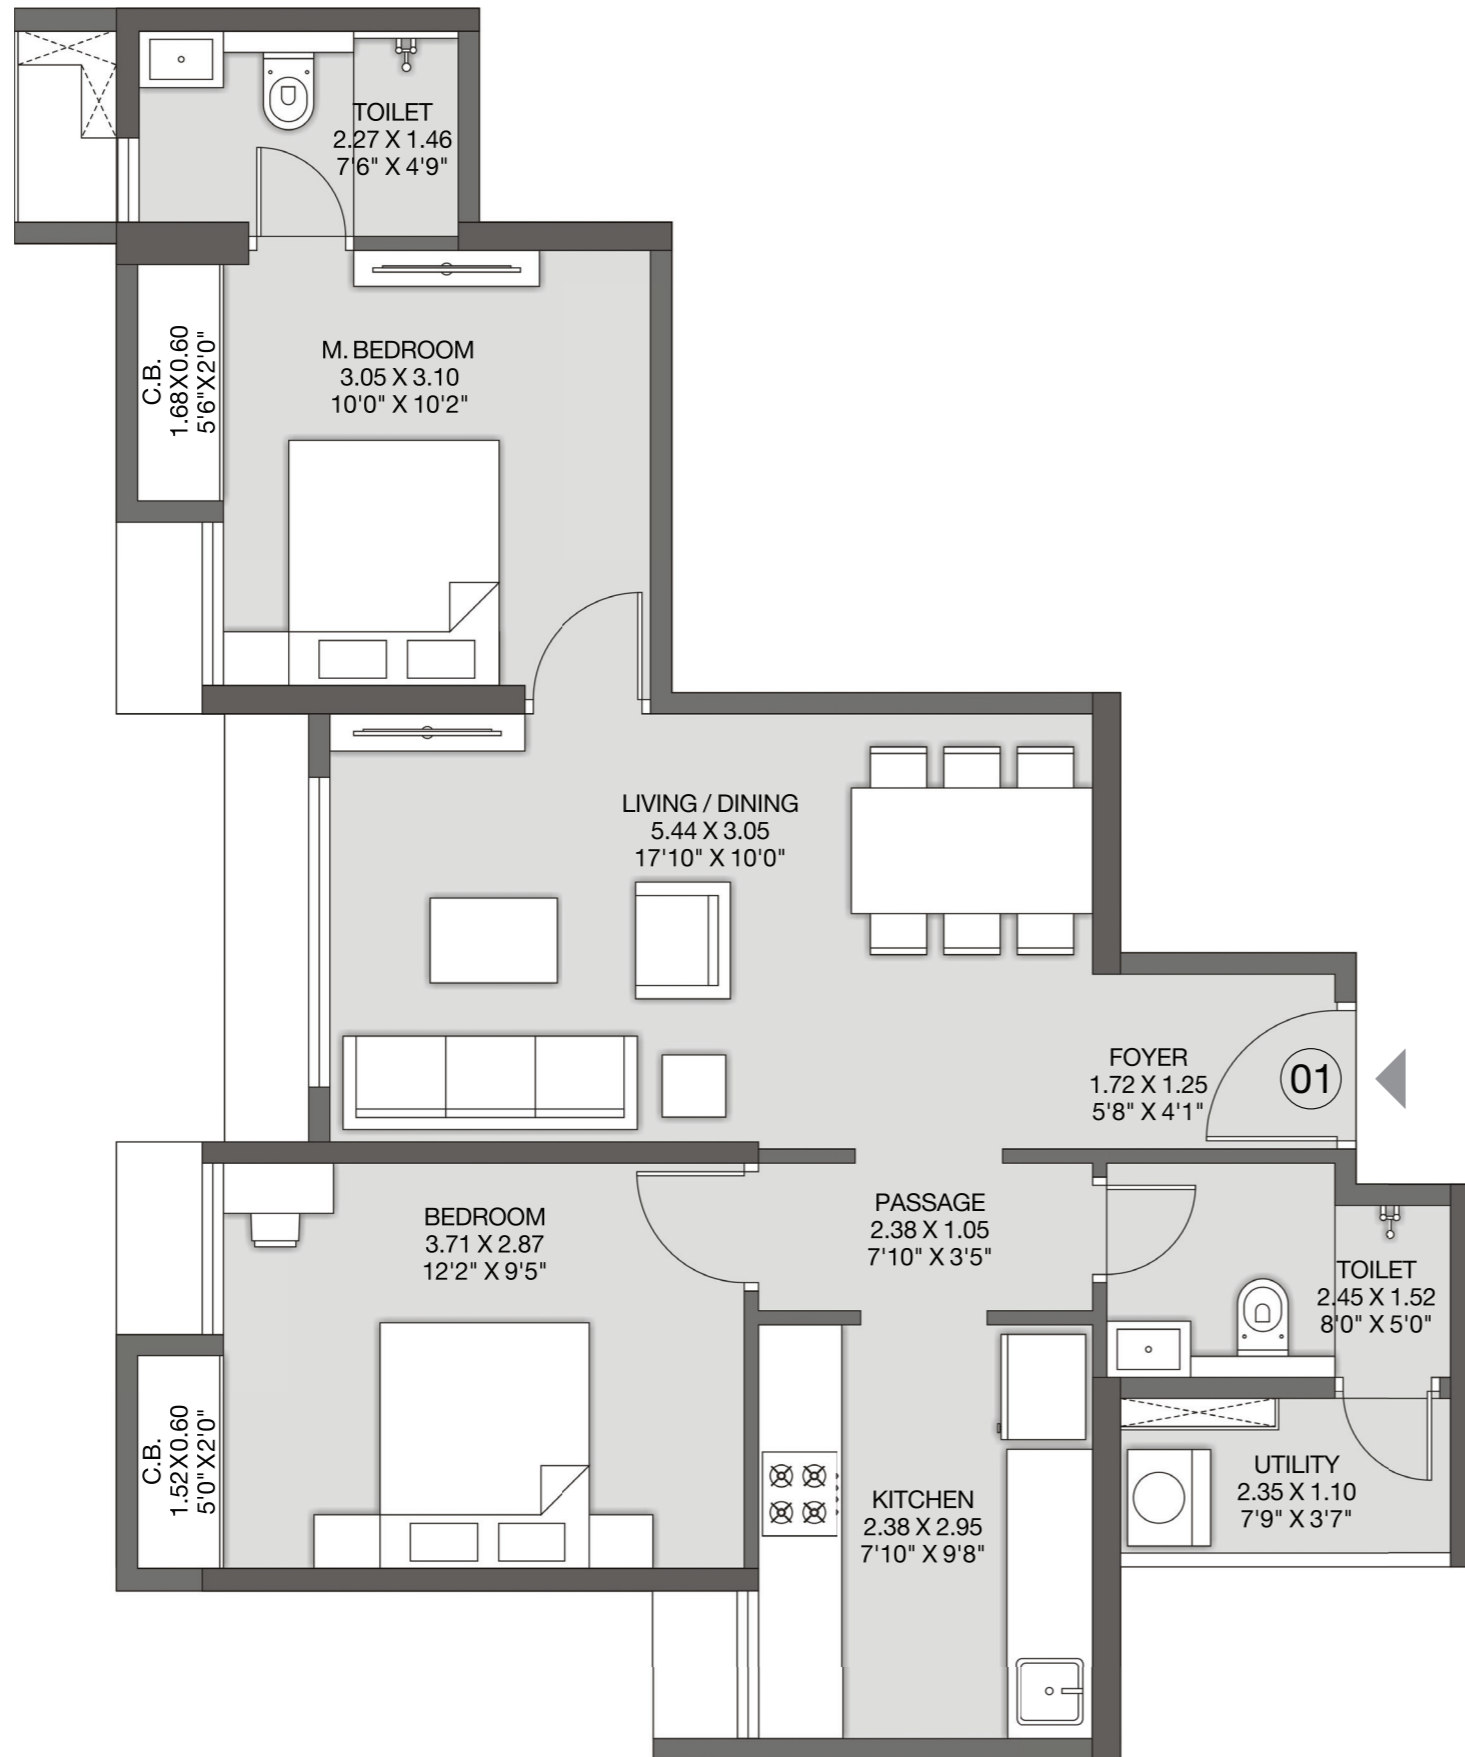

GODREJ NIRVAAN

THANE EXTENSION

1 LUXE

1 Sq. m. = 10.764 Sq. ft.

The furniture, decorative items, etc. shown in the plan are only suggested and the same are not intended or obligated to be provided as per specifications and/or service in the flat/unit and does not form part of the standard specifications. The plan represents unit series 2 of Tower /wing 4 to 9

GODREJ NIRVAAN

THANE EXTENSION

2 PREMIUM-A

The furniture, decorative items, etc. shown in the plan are only suggested and the same are not intended or obligated to be provided as per specifications and/or service in the flat/unit and does not form part of the standard specifications. The plan represents unit series 1 of Tower /wing 1 to 3

GODREJ NIRVAAN

THANE EXTENSION

2 PREMIUM-B

1 Sq. m. = 10.764 Sq. ft.

The furniture, decorative items, etc. shown in the plan are only suggested and the same are not intended or obligated to be provided as per specifications and/or service in the flat/unit and does not form part of the standard specifications. The plan represents unit series 2 of Tower /wing 1 to 3

GODREJ NIRVAAN

THANE EXTENSION

2 LUXE

TOWER-4, 5, 6

1 Sq. m. = 10.764 Sq. ft.

The furniture, decorative items, etc. shown in the plan are only suggested and the same are not intended or obligated to be provided as per specifications and/or service in the flat/unit and does not form part of the standard specifications. The plan represents unit series 1 of Tower /wing 4 to 9