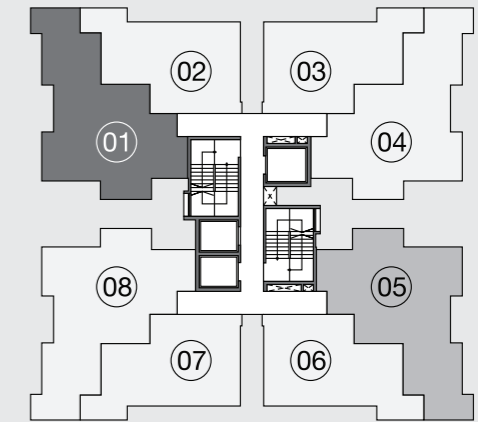

GODREJ NIRVAAN

THANE EXTENSION

1 LUXE

1 Sq. m. = 10.764 Sq. ft.

The furniture, decorative items, etc. shown in the plan are only suggested and the same are not intended or obligated to be provided as per specifications and/or service in the flat/unit and does not form part of the standard specifications. The plan represents unit series 2 of Tower /wing 4 to 9

GODREJ NIRVAAN

THANE EXTENSION

2 PREMIUM-A

The furniture, decorative items, etc. shown in the plan are only suggested and the same are not intended or obligated to be provided as per specifications and/or service in the flat/unit and does not form part of the standard specifications. The plan represents unit series 1 of Tower /wing 1 to 3

GODREJ NIRVAAN

THANE EXTENSION

2 PREMIUM-B

1 Sq. m. = 10.764 Sq. ft.

The furniture, decorative items, etc. shown in the plan are only suggested and the same are not intended or obligated to be provided as per specifications and/or service in the flat/unit and does not form part of the standard specifications. The plan represents unit series 2 of Tower /wing 1 to 3

GODREJ NIRVAAN

THANE EXTENSION

2 LUXE

TOWER-4, 5, 6

1 Sq. m. = 10.764 Sq. ft.

The furniture, decorative items, etc. shown in the plan are only suggested and the same are not intended or obligated to be provided as per specifications and/or service in the flat/unit and does not form part of the standard specifications. The plan represents unit series 1 of Tower /wing 4 to 9