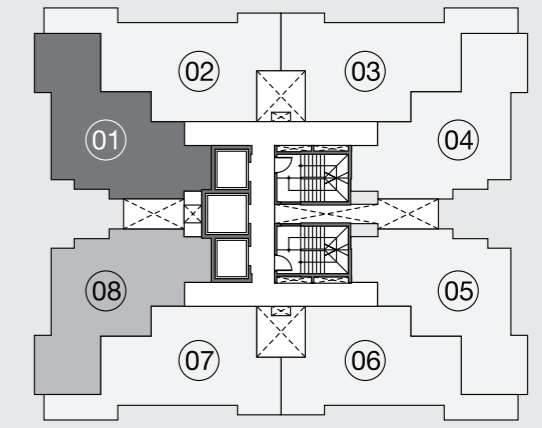

GODREJ NIRVAAN

THANE EXTENSION

1 LUXE

1 Sq. m. = 10.764 Sq. ft.

The furniture, decorative items, etc. shown in the plan are only suggested and the same are not intended or obligated to be provided as per specifications and/or service in the flat/unit and does not form part of the standard specifications. The plan represents unit series 2 of Tower /wing 4 to 9

GODREJ NIRVAAN

THANE EXTENSION

2 PREMIUM-A

The furniture, decorative items, etc. shown in the plan are only suggested and the same are not intended or obligated to be provided as per specifications and/or service in the flat/unit and does not form part of the standard specifications. The plan represents unit series 1 of Tower /wing 1 to 3

GODREJ NIRVAAN

THANE EXTENSION

2 PREMIUM-B

1 Sq. m. = 10.764 Sq. ft.

The furniture, decorative items, etc. shown in the plan are only suggested and the same are not intended or obligated to be provided as per specifications and/or service in the flat/unit and does not form part of the standard specifications. The plan represents unit series 2 of Tower /wing 1 to 3

GODREJ NIRVAAN

THANE EXTENSION

2 LUXE

TOWER-4, 5, 6

1 Sq. m. = 10.764 Sq. ft.

The furniture, decorative items, etc. shown in the plan are only suggested and the same are not intended or obligated to be provided as per specifications and/or service in the flat/unit and does not form part of the standard specifications. The plan represents unit series 1 of Tower /wing 4 to 9